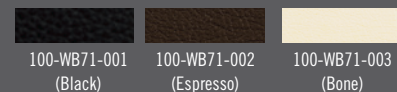

PART NUMBER:

Available in SöfHyde* Upholstery in the following colors:

*SöfHyde is a leather-like polyurethane material that does not include any animal hide or leather.

DIMENSIONS:

Chair Size (upright): 44" L x 28" W x 40" H
Chair Size (reclined): 66" L x 28" W x 29" H