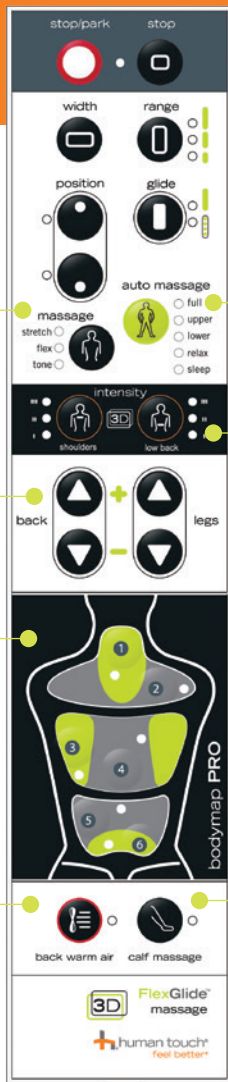

Take Control

Targeted Muscle Benefits

The immersive experience provides deep healing at a core level.

Dual-Motors

Allows for independent back and leg rest adjustment.

Exclusive BodyMap PRO

Simply press where you want to feel better, then sit back and let the chair do the rest!

Patented warm air technology.

Auto Programs

Select from five therapeutic experiences prescribed by the HT Wellness Council.

3D FlexGlide

Customize intensity for shoulders and low back.

Invigorate Your Step

Proprietary CirQlation Technology soothes aching, tired feet and legs while improving circulation.

FlexGlide *Patent pending orbital massage technology*

Soothing, sensitive, and oh so luxurious, our new FlexGlide massage solution delivers a stress-reducing experience like never before. Free from the pinching and friction associated with typical massage chairs, every contour of your body is therapeutically touched by the unparalleled flexibility and seamless glide of our patent pending FlexGlide orbital technology. Much like a masseuse upgrading you from a dry to a warm oil massage, the FlexGlide experience will have you basking in the glow of ultimate relaxation.

PART NUMBER:

Available in SöfHyde* Upholstery in the following colors:

*SöfHyde is a leather-like polyurethane material that does not include any animal hide or leather.

DIMENSIONS:

Chair Size (upright): 44" L x 28" W x 40" H
Chair Size (reclined): 66" L x 28" W x 29" H

3-Year Limited Warranty

Human Touch®, LLC
4600 E Conant Street, Long Beach, CA 90808 USA (800) 742-5493
©2017 Human Touch, LLC. Human Touch is a registered trademark of Human Touch, LLC.
No medical claims are warranted or implied by the use of this product. Specifications are subject to change. SöfHyde is a synthetic, leather-like upholstery that does not include any animal hide or leather.

humantouch.com

WB7.1_0817