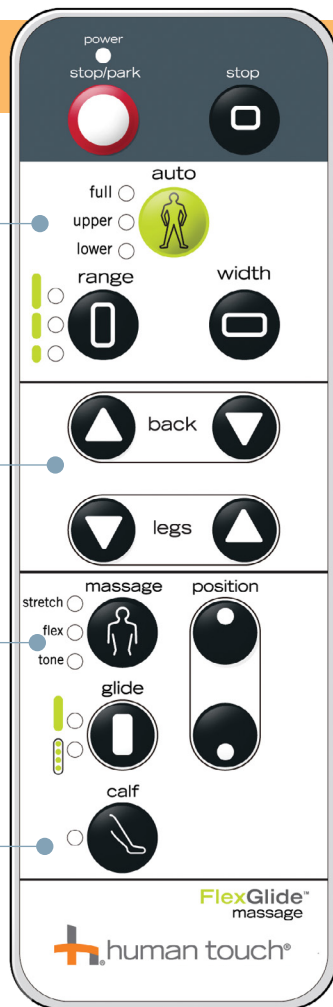

## 1 SIT BACK and RELAX!

Recline back, elevate your legs - now you are in a perfect ergonomic position for maximum comfort.

## 2 PICK a Massage Technique.

Stretch, Flex, Tone, Glide Techniques featuring FlexGlide massage, seamlessly move to simulate the hands and techniques of a trained massage professional.

## 3 START the Foot and Calf Massage for Better Circulation.

CirQlation® Technology massages the calves in an upward, wave-like motion, forcing blood toward the body's core. Conveniently rotate to use as a comfortable ottoman.

## Take Control