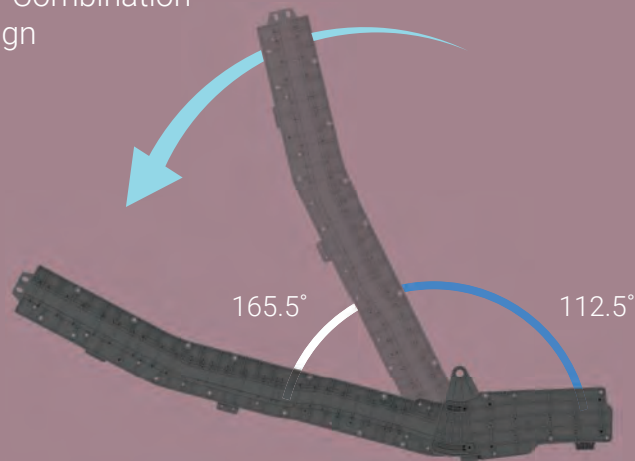

L-SHAPED MASSAGE TRACK

A 49" L-shaped track runs from the top of the shoulder to the upper thigh.

INVERSION STRETCH

An Inversion stretch offers a full-body therapeutic stretch that reduces pressure and relieves back pain.

HYBRIFLEX™

New Combination Design

HybriFlex™

FLEXIBLE MASSAGE TRACK

HybriFlex™, the innovative bendable massage track, makes a further reach and deeper inverted bend possible for the first time. Users get the deepest, most natural muscle stretch of any chair on the market.

FullBodyReach™

MULTISTROKE 6-ROLLER SYSTEM

The FullBodyReach™ MultiStroke 6-Roller System is the result of a totally new massage roller design that separates the upper and lower massaging arms. One focuses on the upper back, shoulders, and neck using 3D massage rollers, and the other simultaneously massages the lower back and legs.