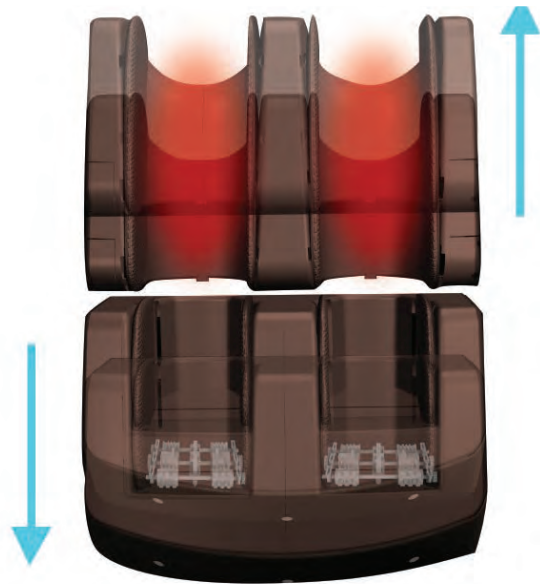

HYBRIFLEX™

New Combination Design

HybriFlex™

FLEXIBLE MASSAGE TRACK

HybriFlex™, the innovative bendable massage track, makes a further reach and deeper inverted bend possible for the first time. Users get the deepest, most natural muscle stretch of any chair on the market.

FullBodyReach™

MULTISTROKE 6-ROLLER SYSTEM

The FullBodyReach™ MultiStroke 6-Roller System is the result of a totally new massage roller design that separates the upper and lower massaging arms. One focuses on the upper back, shoulders, and neck using 3D massage rollers, and the other simultaneously massages the lower back and legs.

2 UPPER MASSAGE ROLLERS

- 25" of coverage from neck to mid-back
- Extends 3" for a deep 3D massage

4 LOWER MASSAGE ROLLERS

- 35" of coverage from mid-back to thighs
- Syncs movement with upper rollers

Patented Legrest

The reflexology massager targets three zones on the soles of the feet to massage and stimulate pressure points.

50 Airbags

FULL BODY COMPRESSION MASSAGE

50 built-in airbags use compression technology to massage muscles in the arms, shoulders, waist, legs, and feet.