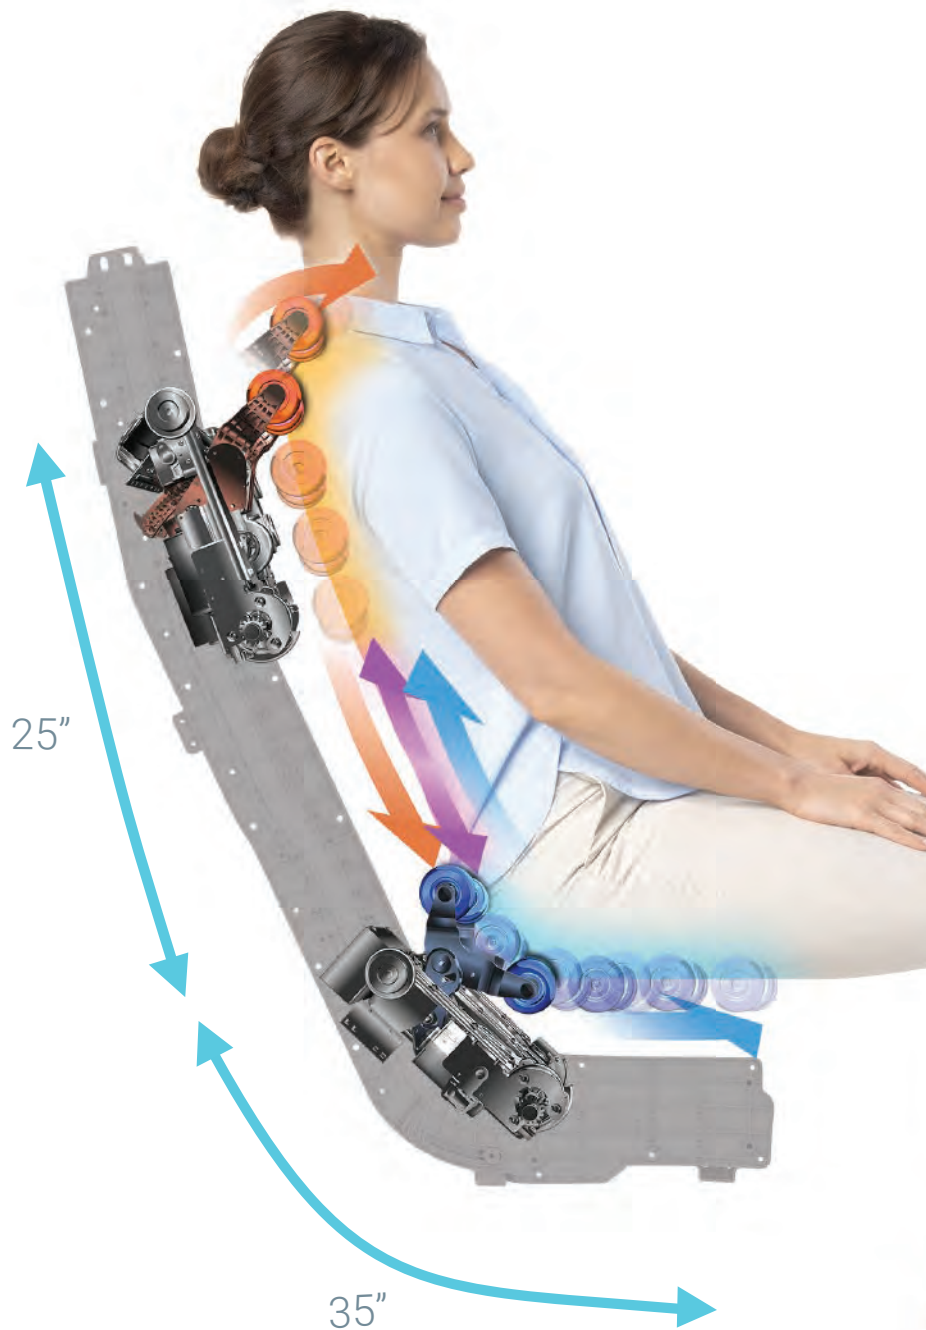

L-SHAPED MASSAGE TRACK

A 49" L-shaped track runs from the top of the shoulder to the upper thigh.

INVERSION STRETCH

An Inversion stretch offers a full-body therapeutic stretch that reduces pressure and relieves back pain.

HYBRIFLEX™

New Combination Design

HybriFlex™

FLEXIBLE MASSAGE TRACK

HybriFlex™, the innovative bendable massage track, makes a further reach and deeper inverted bend possible for the first time. Users get the deepest, most natural muscle stretch of any chair on the market.

FullBodyReach™

MULTISTROKE 6-ROLLER SYSTEM

The FullBodyReach™ MultiStroke 6-Roller System is the result of a totally new massage roller design that separates the upper and lower massaging arms. One focuses on the upper back, shoulders, and neck using 3D massage rollers, and the other simultaneously massages the lower back and legs.

2 UPPER MASSAGE ROLLERS

- 25" of coverage from neck to mid-back
- Extends 3" for a deep 3D massage

4 LOWER MASSAGE ROLLERS

- 35" of coverage from mid-back to thighs
- Syncs movement with upper rollers

Patented Legrest