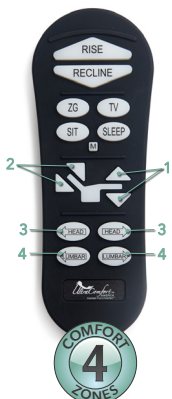

UC478 Sedona

Model Number	UC478
Size	Medium
Weight Capacity	375 LB
Positioning	Stellar
Comfort Zone(s)	4
Eclipse Technology	No
Chaise Seat	Yes
Pocketed Coil Seat	Yes
Back Type	Seam
Removable Back Type	Bracket
Overall Width	38.5"
Overall Height	46"
Overall Depth (Seated)	38"
Width Between Arms	20.5"
Floor to Top of Seat	20.5"
Seat Depth	21"
Seat to Top of Back	31"
Seat to Top of Arm	6.5"
Seat Angle Raised	15°
Distance Required from Wall Reclined	26"
Extension Reclined from Back of Seat to End of Foot Rest	43"
Lifetime Warranty, Chair Frame, Lift Frame, Recline Frame, Recline Mechanism	Yes
Warranty on Electrical Parts	3 YR
Pro Rated Years 4 Thru 7	No
Warranty on Mechanical Labor	1 YR
Warranty on Electrical Labor	1 YR
Warranty on Fabric and Foam	1 YR
Head Rest Cover	No
Arm Covers	No
Straight Lift	Yes
Hand Control Routing	Inside Arm
Heat & Massage Available	No
HeatWave Technology Available	No
Articulating Headrest Available	Standard
Adjustable Lumbar Available	Standard
Foot Rest Extension Available	No
USB Charging Port	Outside Arm
Battery Backup	No
Place of Origin	China

Explorer

By UltraComfort™

The Sedona comes standard with the following comfort and convenience features:

Adjustable Headrest and Lumbar

Accessory Mount with Removable Table

Built-in Cup Holder

Wireless Smartphone Charger

USB Charging Port

Smart Tek Diagnostic System STANDARD on all UltraComfort models

Comfort Zone™
by ULTRACOMFORT

Scan with your smartphone camera to learn more about Comfort Zone by UltraComfort.

Comfort Zones 1 - 4 provide an ergonomic comfort experience with an emphasis on head and back support. Each Comfort Zone can be adjusted independently by using the exclusive AutoDrive hand control.