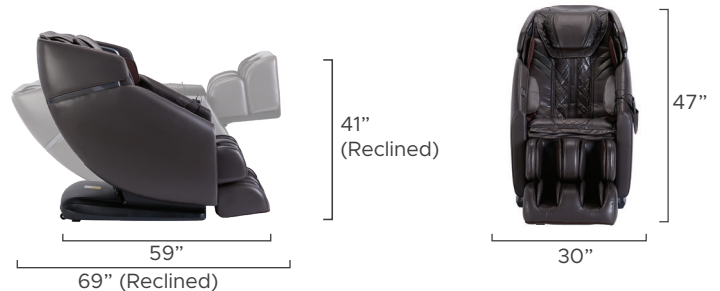

Infinity Riage® 4D Massage Chair

Features

- 4D back massage mimics deep tissue massage of human hands
- Dual Reflexology Foot Rollers
- Calf Kneading
- Zero Wall Fit™ Space-Saving Technology
- 2 Levels of Weightless Zero Gravity Recline
- Premium Bluetooth speakers
- SootheMe™ Sound Therapy
- Quick Access Control Panel
- 10 Auto Programs including DEMO program
- Soothing Lumbar heat
- TrueFit™ Body Scanning

4D Massage Mechanism

Dual Reflexology Foot Rollers

Lumbar Heat

Dove Brown

Black

10 Auto Programs

Wired Controller

Back Mechanism	Track Type/Length
4D	L Track / 44"
Airbags/Cells	Recline
16 / 26	<i>Zero Gravity</i> 2 levels
Heat Zones	Sensors
Calf Heat	• TrueFit™ Body Scan
Zero Wall Clearance	Warranty
6"	Infinity Care 5 Year Limited Warranty

Massage Regions

Ideal Height & Weight

Product Specifications

INFINITY®