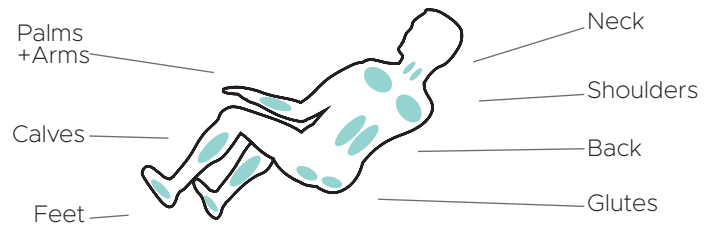

Infinity Riage® 4D Massage Chair

Features

- 4D back massage mimics deep tissue massage of human hands
- Dual Reflexology Foot Rollers
- Calf Kneading
- Zero Wall Fit™ Space-Saving Technology
- 2 Levels of Weightless Zero Gravity Recline
- Premium Bluetooth speakers
- SootheMe™ Sound Therapy
- Quick Access Control Panel
- 10 Auto Programs including DEMO program
- Soothing Lumbar heat
- TrueFit™ Body Scanning

4D Massage Mechanism

Dual Reflexology Foot Rollers

Lumbar Heat

Dove Brown

Black

10 Auto Programs

Wired Controller

Back Mechanism	Track Type/Length
4D	L Track / 44"
Airbags/Cells	Recline
16 / 26	<i>Zero Gravity</i> 2 levels
Heat Zones	Sensors
Calf Heat	• TrueFit™ Body Scan
Zero Wall Clearance	Warranty
6"	Infinity Care 5 Year Limited Warranty

Massage Regions

Ideal Height & Weight

Product Specifications

INFINITY®