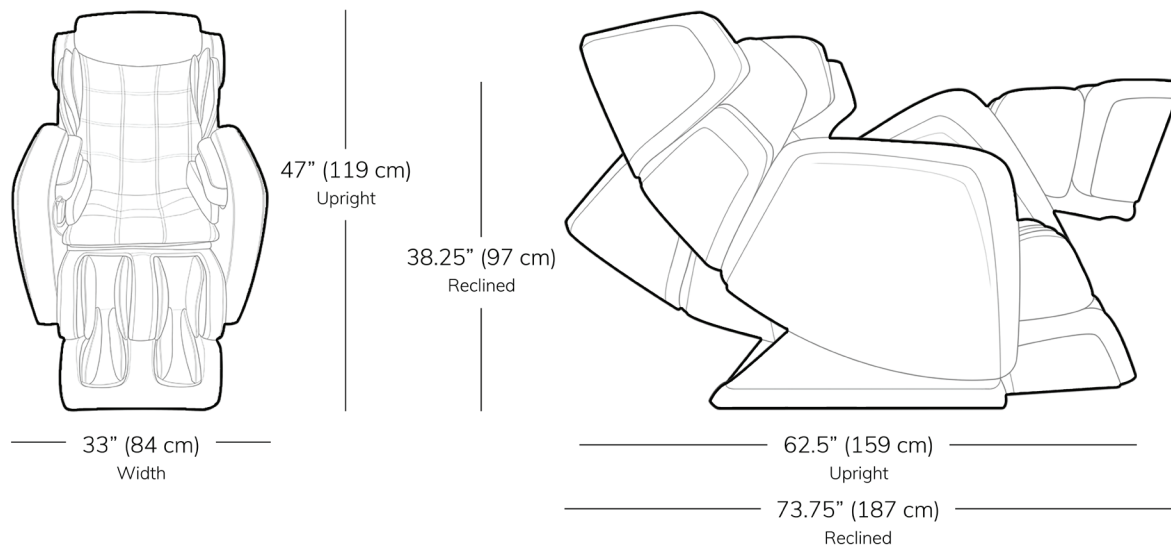

TECHNICAL SPECIFICATIONS

Model Name R.6

Power Supply AC120V ~ 60Hz

Power Consumption 200W

Preset Sessions 8 sessions

Manual Sessions 7 sessions plus Foot Rollers

Massage Session Length 18-20 minutes

Track Type L-Track

Reclining Angle Approximately 123° to 157°

Wall Hug 6.25" needed between back and wall when upright

Chair Weight 364 lbs (165 kg)

Gross Boxed Weight 375 lbs (170 kg)

Upholstery Synthetic Leather

Maximum User Weight 265 lbs (120 kg)

Recommended User Height 5' 0" (152 cm) to 6' 5" (195 cm)

Designer Ken Okuyama

Massage Choreography Akira Okabayashi sensei

Warranty 3-year Limited; extendable to 5-year Limited

OHCO™

Massage Redefined™

A pleasant interjection. A subtle exclamation.
A word that demonstrates a peaceful emotion.

OHCO is a feeling created from the wisdom of a shiatsu master, the talent of a visionary designer and unprecedented massage technology. These elements give OHCO the ability to transform the ancient art of massage into a luxuriously timeless experience.

With thoughtful direction, your OHCO chair transports you to a state of deep relaxation and renewal. Calculated, precise movements mirror the hands of a shiatsu master—melting tension and awakening your senses. Envelop yourself in complete serenity as the unexpected becomes a part of your everyday.

OHCO. A division of FFL Brands.

© 2020 FFL Brands
Boulder, Colorado | USA
www.OHCOmassage.com