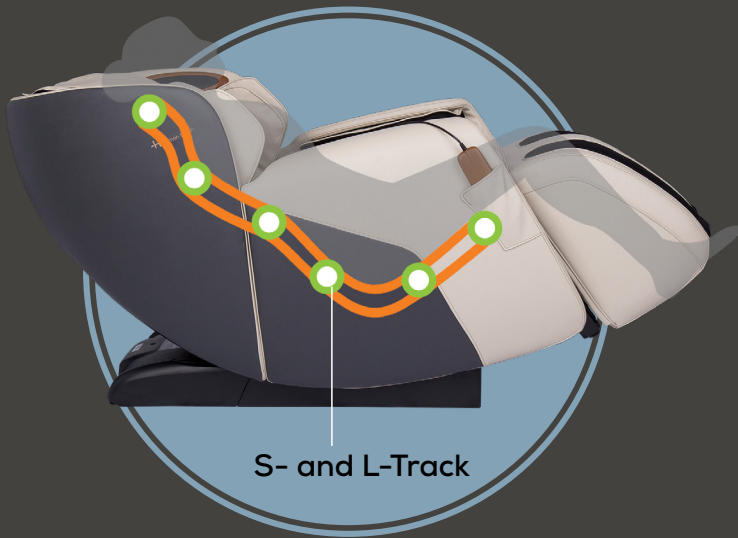

THE **SOUNDS** of Quies

Built-in Sound Soothe provides immersive sounds of nature.

Engaging narrated demo walks you through the features of the chair and describes health benefits.

human touch®
QUIES

S- and L-Track

S and L TRACK SYSTEMS

While the **L-Track** extends high performance coverage from your neck and shoulders all the way down to your glutes and thighs, the **S-Track** closely follows the curvature of the spine. The result is a massage that is designed to move with the natural curves of your body for optimal results.

Strategically placed, Comfort AirCells apply targeted pressure to key healing points and manipulate your body to stretch muscles.

Stunning wood-grain detail on the remote and speaker bring elegance and sophistication.

DEFY GRAVITY®

The zero gravity position cradles your back and elevates your legs above your heart, the position doctors recommend as the healthiest way to sit.

BUILT-IN USB PORT

Use the built-in USB port to charge your favorite hand-held device while you listen to music, watch videos, or read an eBook.