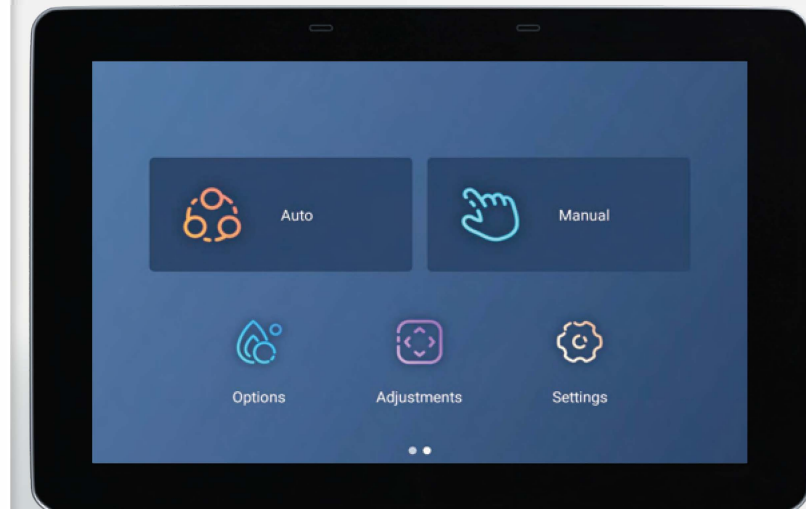

Bluetooth Wireless Speakers

Connect to your music player via Bluetooth and add the benefit of **music therapy or guided meditation to your massage.**

3.15" Wall Hugger

The innovative wall hugger design uses a pivot-base system that only requires 3.15 inches between the chair and the wall while maintaining the ability to fully recline.

Upgraded Controllers

Touchscreen Controller

The chair is equipped with a cutting-edge touchscreen controller conveniently mounted within reach. **With its dynamic display, navigating the 24 auto programs and six manual modes has never been easier.** Experience a new level of accessibility and control over your massage preferences.

Quick Access Arm Console

Experience the convenience of making quick and easy adjustments to your massage with **just one touch of the armrest console.** Our massage chair is designed to provide seamless control at your fingertips. Additionally, take advantage of the built-in USB and Qi charging ports, allowing you to keep your phone charging while still having it close by for easy access.