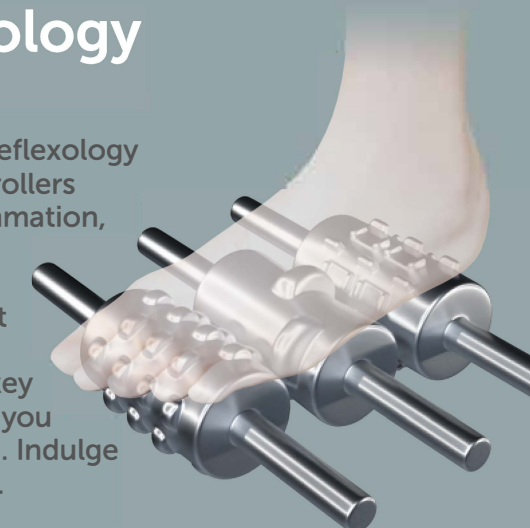

Gravity Defying Massage Zero Gravity

The Zero Gravity position shifts the recline angle and evenly distributes your body weight, relieving pressure on joints and organs. Prepare for a remarkable floating sensation that induces immediate relaxation and helps reduce chronic pain over time.

Position 1

Experience a weightless sensation and find relief from muscle stress to achieve a state of complete relaxation and tranquility.

Position 2

Further elevates the legs above the position of the heart.

Triple Reflexology Foot Rollers

Experience the power of reflexology with our foot rollers. The rollers relieve pain, reduce inflammation, and renew your vitality by activating special nerve endings on the soles. Treat yourself to a revitalizing massage that targets the key areas of your feet, leaving you refreshed and rejuvenated. Indulge in ultimate foot relaxation.