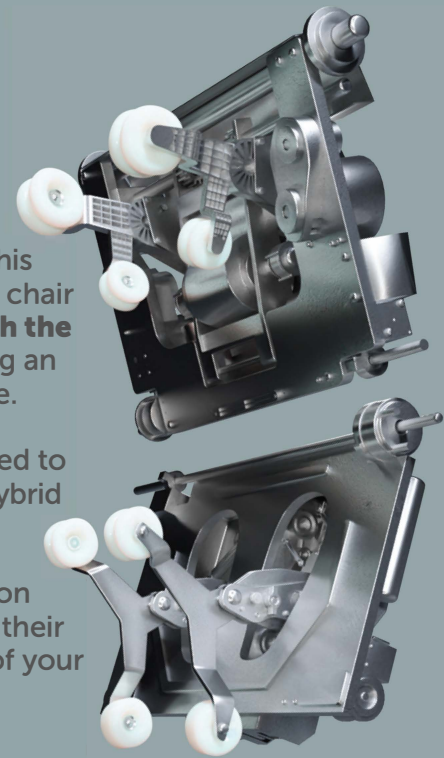

8 Multi-Track Rollers

Discover the extraordinary massage capabilities of the Pegasus Hybrid, equipped with a unique 8 multi-track rollers system. Unlike standard chairs, this advanced technology allows the chair to **simultaneously focus on both the upper and lower body**, providing an unparalleled massage experience.

With 4 additional rollers compared to traditional chairs, the Pegasus Hybrid ensures the user an enhanced massage session. Prepare to indulge in a new level of relaxation as the 8 multi-track rollers work their magic, targeting multiple areas of your body with precision and care