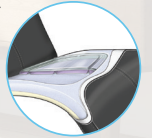

3D EASEPOINT TECHNOLOGY™

Medical grade mineral pods evenly distribute your weight across the entire seating surface to eliminate uncomfortable pressure points.