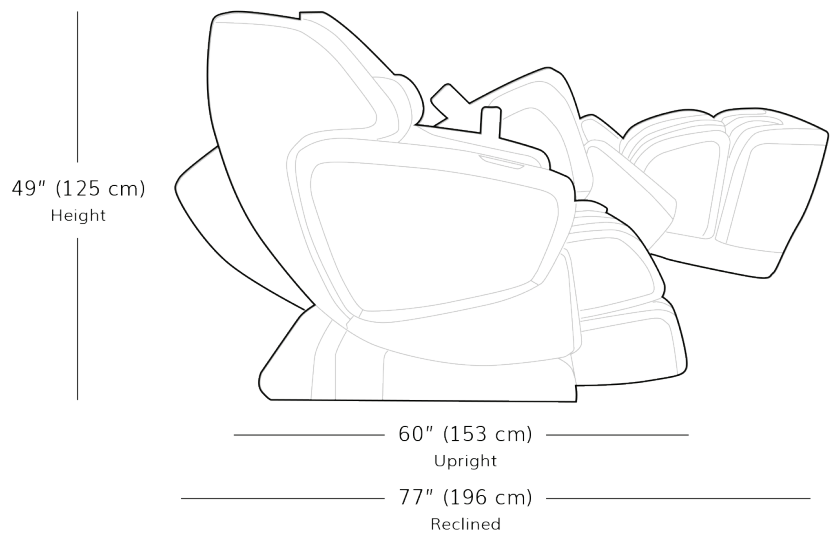

TECHNICAL SPECIFICATIONS

Model Name M.DX

Power Supply AC120V ~ 60Hz

Power Consumption 280W

Preset Sessions 14 sessions

Manual Sessions 8 sessions plus Calf Rollers and Foot Rollers

Massage Session Length 18-20 minutes

Track Type MaxTrack™

Reclining Angle Approximately 120° to 160°

Wall Hug 6.25" needed between back and wall when upright

Seat Width 17.5" (45 cm)

Seat Depth 21" (53 cm)

Chair Weight 364 lbs (165 kg)

Gross Boxed Weight 430 lbs (195 kg)

Upholstery M.8: Synthetic Leather; M.8LE: Genuine Leather and Ultrasuede®

Maximum User Weight 265 lbs (120 kg)

Recommended User Height 5' 1" (155 cm) to 6' 4" (193 cm)

Designer Ken Okuyama

Massage Choreography Akira Okabayashi sensei

Warranty 3-year Limited extendable to 5-year Limited

OHCO™

Massage Redefined™

A pleasant interjection. A subtle exclamation.
A word that demonstrates a peaceful emotion.

OHCO is a feeling created from the wisdom of a shiatsu master, the talent of a visionary designer and unprecedented massage technology. These elements give OHCO the ability to transform the ancient art of massage into a luxuriously timeless experience.

With thoughtful direction, the OHCO chairs transport you to a state of deep relaxation and renewal. Calculated, precise movements mirror the hands of a shiatsu master—melting tension and awakening your senses. Envelop yourself in complete serenity as the unexpected becomes a part of your everyday.

OHCO. A division of FFL Brands.

© 2020 FFL Brands
Boulder, Colorado | USA
www.OHCOmassage.com