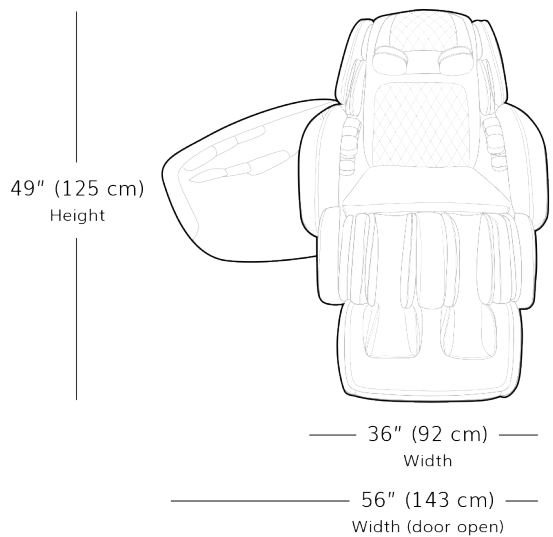

TECHNICAL SPECIFICATIONS

Model Name M.DX

Power Supply AC120V ~ 60Hz

Power Consumption 280W

Preset Sessions 14 sessions

Manual Sessions 8 sessions plus Calf Rollers and Foot Rollers

Massage Session Length 18-20 minutes

Track Type MaxTrack™

Reclining Angle Approximately 120° to 160°

Wall Hug 6.25" needed between back and wall when upright

Seat Width 17.5" (45 cm)

Seat Depth 21" (53 cm)

Chair Weight 364 lbs (165 kg)

Gross Boxed Weight 430 lbs (195 kg)

Upholstery M.8: Synthetic Leather; M.8LE: Genuine Leather and Ultrasuede®

Maximum User Weight 265 lbs (120 kg)

Recommended User Height 5' 1" (155 cm) to 6' 4" (193 cm)

Designer Ken Okuyama

Massage Choreography Akira Okabayashi sensei

Warranty 3-year Limited extendable to 5-year Limited

OHCO™

Massage Redefined™

A pleasant interjection. A subtle exclamation.
A word that demonstrates a peaceful emotion.

OHCO is a feeling created from the wisdom of a shiatsu master, the talent of a visionary designer and unprecedented massage technology. These elements give OHCO the ability to transform the ancient art of massage into a luxuriously timeless experience.

With thoughtful direction, the OHCO chairs transport you to a state of deep relaxation and renewal. Calculated, precise movements mirror the hands of a shiatsu master—melting tension and awakening your senses. Envelop yourself in complete serenity as the unexpected becomes a part of your everyday.

OHCO. A division of FFL Brands.

© 2020 FFL Brands
Boulder, Colorado | USA
www.OHCOmassage.com