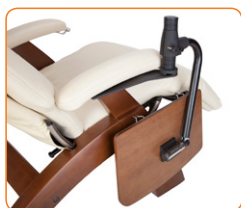

The Laptop Desk attaches to the Perfect Chair in minutes and is just as easy to tailor to your body position and task at hand. Adjust the front media table to secure your book, iPad® or papers at the perfect height. Or, if you've got some work to do, break out the laptop for the ultimate in ergonomic productivity. The Laptop Desk makes it easy to stay in your Perfect Chair longer, which means more wellness, comfort and relaxation. How perfect!

The perfect complement to your Perfect Chair®

Media Table

Features dual stay-put clips to securely hold a laptop, notebook, netbook, iPad®, book or papers in place. Removal is a snap, and can be done in seconds.

Tilt-Angle Ergonomics

The intelligently designed media table tilts up to 45 degrees for perfect working ability when you're reclined and relaxed.

Easy to Install and Customize

Mounting platform quickly installs under right-side arm rest and allows for easy height adjustment to individual body stature and position.

Easy to Store

Desk easily swings to the side of chair and is stored when not in use.

The Perfect Chair® Laptop Desk

- Retroactively fits all Perfect Chairs except PC-085 and PC-086 models
- Includes two sets of stay-put clips for different-sized devices and two cord management clips for tangle-free cord control
- Available in three wood finishes to match your Perfect Chair: Walnut, Dark Walnut and Matte Black
- Features a precision horizontal leveling adjustment for devices weighing up to 25 pounds