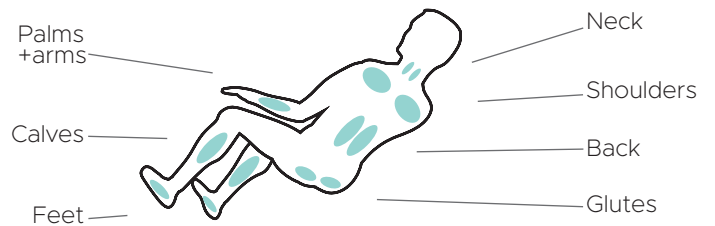

Decompression Stretch

True Inversion

Lumbar Heat

7 Auto Programs

Wired Controller

Back Mechanism Track Type/Length

2D

S Track / 30"

Airbags/Cells Recline

40 / 64

Zero Gravity Inversion

Heat Zones Smart Fit

• Lumbar

• Smart Body Scan

Wall Clearance Warranty

14"

Infinity Care
5 Year Limited Warranty

Massage Regions

Ideal Height & Weight

4'11" - 6'6"

Product Specifications

INFINITY®

603-910-5000
www.infinitymassagechairs.com