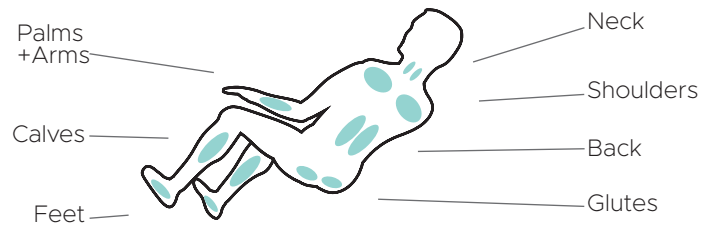

Infinity Genesis Max 4D Massage Chair

Gray/Black

Gray/Dark Brown

Brown/Tan

Features

- 4D massage mimics deep tissue massage of human hands
- Super long 49" L-track reaches from your neck to your glutes
- Triple roller Total Sole Reflexology™ foot massage
- Kneading calf and automatic footrest extension
- Spinal correction & decompression stretch
- Unique seat airbags perform waist twist
- 4 node traveling back mechanism delivers shiatsu, kneading, tapping, and knocking massage techniques
- Relaxing metronome-based rocking motion
- On-board Sound Therapy with 10 different nature sounds

Space Saving Technology

Kneading Calf Mechanism

Bluetooth Speakers

iOS/Android App

12 Auto Programs

Wired Controller

Back Mechanism	Track Type/Length
4D	L Track / 49"
Airbags/Cells	Recline
40 / 72	Zero Gravity
Heat Zones	Smart Fit
Lumbar Heat	<ul style="list-style-type: none"> • Smart Body Scan • Mechanical Foot Extension • Adjustable Shoulder
Zero Wall Clearance	Warranty
2"	Infinity Care 5 Year Limited Warranty

Massage Regions

Ideal Height & Weight

Product Specifications

INFINITY®