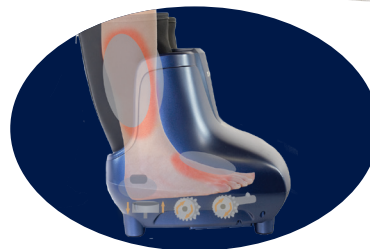

Shiatsu Foot & Calf Massager

Features

- Soothing compression around the entire calf and foot squeezes away tension.
- RockerTech™ tapping massage on your heel combined with deep kneading Shiatsu rollers stimulate pressure points on the feet.
- Three auto programs choreograph all massage types simultaneously.
- Manual mode allows you to customize massage types, speed, and intensity.
- Heat to loosen tight muscles and enhance massage
- Convenient built-in grab handle and lightweight design for easier storage

RockerTech™

Full Calf & Foot Air

Shiatsu Technique

Heat (Optional)

Product Specifications

- 15.75" L x 14.6" W x 18.5" H
- Overall Weight: 16.3 lbs

- 15 minute auto shut-off
- 100-240V full range adapter

INFINITY®