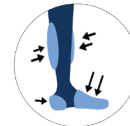

Shiatsu Foot & Calf Massager

Features

- Soothing compression around the entire calf and foot squeezes away tension.
- RockerTech™ tapping massage on your heel combined with deep kneading Shiatsu rollers stimulate pressure points on the feet.
- Three auto programs choreograph all massage types simultaneously.
- Manual mode allows you to customize massage types, speed, and intensity.
- Heat to loosen tight muscles and enhance massage
- Convenient built-in grab handle and lightweight design for easier storage

RockerTech™

Full Calf & Foot Air

Shiatsu Technique

Heat (Optional)

Product Specifications

- 15.75" L x 14.6" W x 18.5" H
- Overall Weight: 16.3 lbs

- 15 minute auto shut-off
- 100-240V full range adapter

INFINITY®