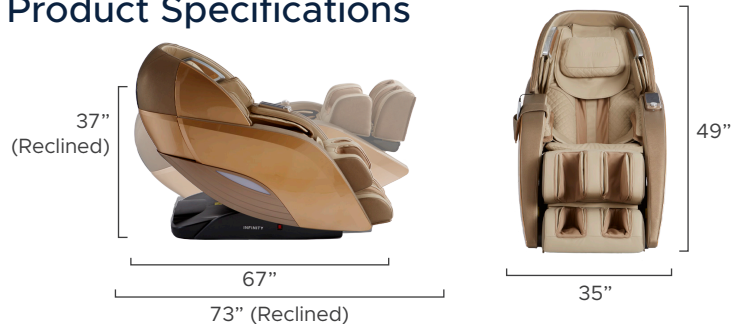

Infinity Dynasty 4D Massage Chair

Black/Brown

Brown/Brown

Gold/Tan

Features

- 4D back massage mimics deep tissue massage of human hands
- Triple roller Total Sole Reflexology™ foot massage
- Intelligent voice command + control
- Joystick quick access control
- Premium Bluetooth speakers plus onboard nature sounds
- Chromotherapy and LED mood lighting
- Air ionizer
- iOS & Android App

Kneading + Oscillating calf

Intelligent Voice Control

Wireless Charging +USB port

Chromotherapy

12 Auto Programs

Wired Controller

Back Mechanism	Track Type/Length
4D	L Track/49"
Airbags/Cells	Recline
24/56	<i>Zero Gravity</i> 3 levels
Heat Zones	Smart Fit
 • Lumbar	• Smart Body Scan • Mechanical Foot Extension
Zero Wall Clearance	Warranty
2"	Infinity Care 5 Year Limited Warranty

Massage Regions

Ideal Height & Weight

Product Specifications

INFINITY®

603-910-5000
www.infinitymassagechairs.com