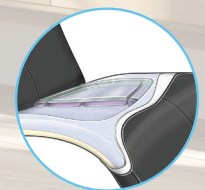

EXTENDED ARM RESTS

The wide and long armrests give constant support even as the chair reclines into zero gravity.

MEMORY FOAM PLUS

An added layer of comfort that conforms to your body's unique contours.

FULL-SUPPORT HEAD PILLOW

The comfort pillow cradles the head and neck while providing ergonomic support. Easily adjust the pillow with a magnet that you can move along the spine of the chair.

POWER ADJUSTABLE LUMBAR SYSTEM

The active lumbar system allows you to customize your seating comfort with the touch of a button. Precision control gets you the exact support, just where you need it.

INTEGRATED CONTROLS WITH POWER HUB

A single, easy-to-use control panel lets you adjust the Jade heat and lumbar support with the touch of a button. The power hub provides a simple solution for managing power cords, keeping everything neat and organized.

3D EASEPOINT TECHNOLOGY™

Medical grade mineral pods evenly distribute your weight across the entire seating surface to eliminate uncomfortable pressure points.

Supreme upholstery package shown

PERFECT CHAIR®