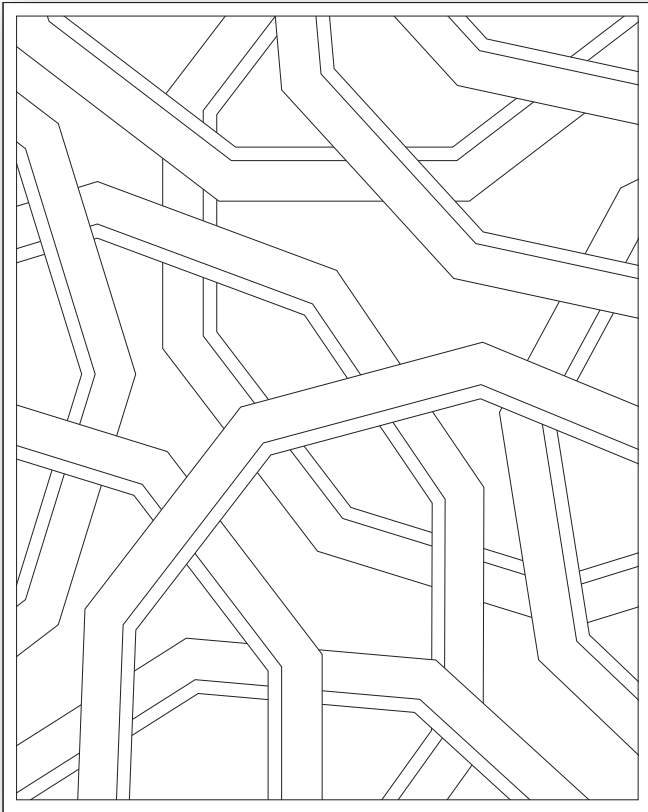

KYLE BUNTING

DESIGNER COLLECTION

V E R T I G O

© 2016

VERTIGO, CHARACTERIZED BY OVERLAPPING OCTAGONS, PROVES A SUCCESSFUL RENDITION OF ILLUSORY DEPTH AND DIMENSION. ORIGINALLY IMAGINED AS A RUNNER, VERTIGO, IN VARYING COLORWAYS, CAPTURES AN ERUPTION OF LINEAR FORMS.

AVAILABLE IN ANY SIZE, SHAPE, OR COLOR FOR RUG OR WALL.

STANDARD REPEAT: ANY

STANDARD BORDER: 2"

SIZE GUIDE / POPULAR SIZES

	WIDTHS		LENGTHS	
STANDARD	5 FT	X	8 FT	
STANDARD	6 FT	X	9 FT	
STANDARD	8 FT	X	10 FT	
STANDARD	9 FT	X	12 FT	
STANDARD	10 FT	X	14 FT	

THIS PATTERN CHANGES DEPENDING ON THE SIZE THEREFORE THERE ARE NO STANDARD SIZING INCREMENTS. IN MOST CASES THIS DESIGN CAN BE SPECIFIED FOR ANY SIZE.