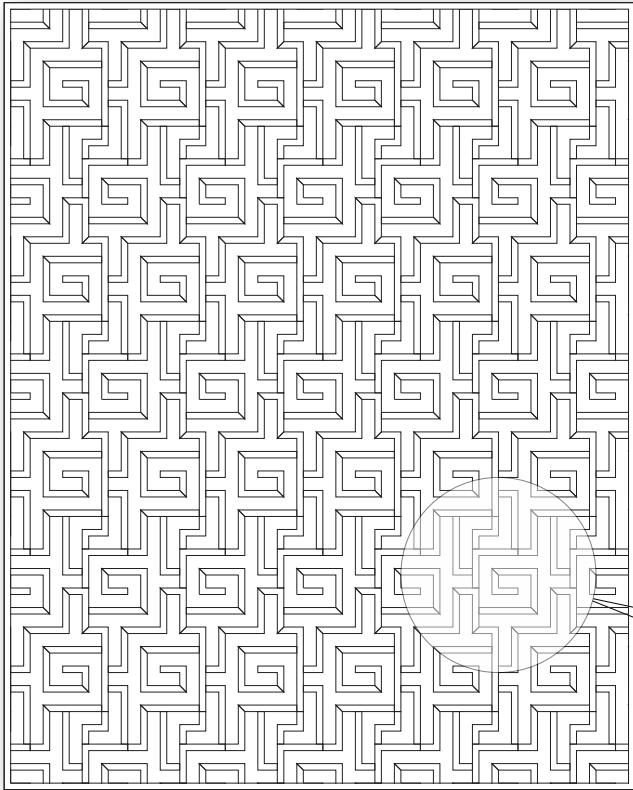

## T U R N K E Y

© 2018

TURNKEY UNLOCKS THE ARTISTIC POTENTIAL OF THE GREEK FRET THROUGH A FRESH, CONTEMPORARY DESIGN APPLICATION. USING STRIPS OF HIDE PIECED IN TIGHTLY-WOUND, GEOMETRIC SHAPES, TURNKEY EMULATES THE INFINITELY COMPLEX TWISTS AND TURNS OF ANCIENT LABYRINTH STRUCTURES.

AVAILABLE IN ANY SIZE, SHAPE, OR COLOR FOR RUG OR WALL.

STANDARD REPEAT: 15" X 24"

STANDARD BORDER: 1"

### SIZE GUIDE / POPULAR SIZES

	WIDTHS		LENGTHS	
STANDARD	5 FT	X	8 FT	
STANDARD	6 FT	X	9 FT	
STANDARD	8 FT	X	10 FT	
STANDARD	9 FT	X	12 FT	
STANDARD	10 FT	X	14 FT	

THE STANDARD PATTERN REPEAT FOR THIS DESIGN INCREASES IN 15" X 24" INCREMENTS BUT THE PATTERN CAN BE CROPPED TO ANY SIZE, THEREFORE THERE ARE NO STANDARD SIZING INCREMENTS. IN MOST CASES THIS DESIGN CAN BE SPECIFIED FOR ANY SIZE.