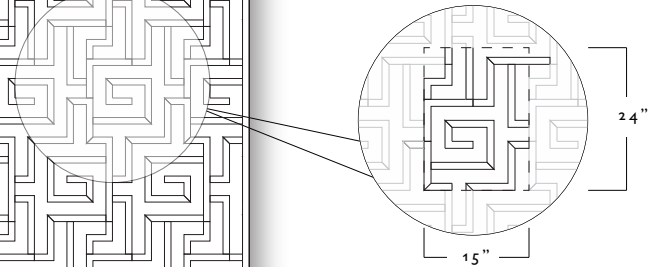

## T U R N K E Y

© 2018

TURNKEY UNLOCKS THE ARTISTIC POTENTIAL OF THE GREEK FRET THROUGH A FRESH, CONTEMPORARY DESIGN APPLICATION. USING STRIPS OF HIDE PIECED IN TIGHTLY-WOUND, GEOMETRIC SHAPES, TURNKEY EMULATES THE INFINITELY COMPLEX TWISTS AND TURNS OF ANCIENT LABYRINTH STRUCTURES.

AVAILABLE IN ANY SIZE, SHAPE, OR COLOR FOR RUG OR WALL.

STANDARD REPEAT: 15" X 24"

STANDARD BORDER: 1"

### SIZE GUIDE / POPULAR SIZES

	WIDTHS		LENGTHS	
STANDARD	5 FT	X	8 FT	
STANDARD	6 FT	X	9 FT	
STANDARD	8 FT	X	10 FT	
STANDARD	9 FT	X	12 FT	
STANDARD	10 FT	X	14 FT	

THE STANDARD PATTERN REPEAT FOR THIS DESIGN INCREASES IN 15" X 24" INCREMENTS BUT THE PATTERN CAN BE CROPPED TO ANY SIZE, THEREFORE THERE ARE NO STANDARD SIZING INCREMENTS. IN MOST CASES THIS DESIGN CAN BE SPECIFIED FOR ANY SIZE.