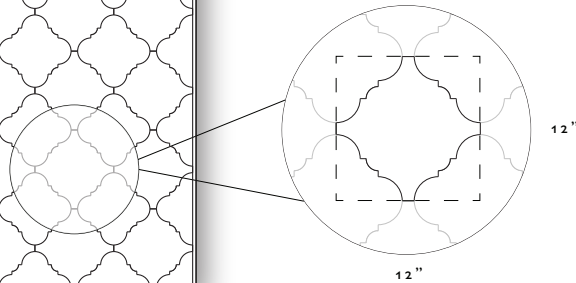

AVAILABLE IN ANY SIZE, SHAPE, OR COLOR FOR RUG OR WALL.

STANDARD REPEAT: 12" X 12"

STANDARD BORDER: 0.5"

### SIZE GUIDE / POPULAR SIZES

	WIDTHS		LENGTHS	
STANDARD	5 FT	X	8 FT	
CLOSEST AVAILABLE SIZE	4 FT 1 IN		7 FT 1 IN	
AVAILABLE SIZE	5 FT 1 IN		8 FT 1 IN	
STANDARD	6 FT	X	9 FT	
CLOSEST AVAILABLE SIZE	6 FT 1 IN		8 FT 1 IN	
AVAILABLE SIZE	7 FT 1 IN		9 FT 1 IN	
STANDARD	8 FT	X	10 FT	
CLOSEST AVAILABLE SIZE	7 FT 1 IN		9 FT 1 IN	
AVAILABLE SIZE	8 FT 1 IN		10 FT 1 IN	
STANDARD	9 FT	X	12 FT	
CLOSEST AVAILABLE SIZE	8 FT 1 IN		11 FT 1 IN	
AVAILABLE SIZE	9 FT 1 IN		12 FT 1 IN	
STANDARD	10 FT	X	14 FT	
CLOSEST AVAILABLE SIZE	9 FT 1 IN		13 FT 1 IN	
AVAILABLE SIZE	10 FT 1 IN		14 FT 1 IN	