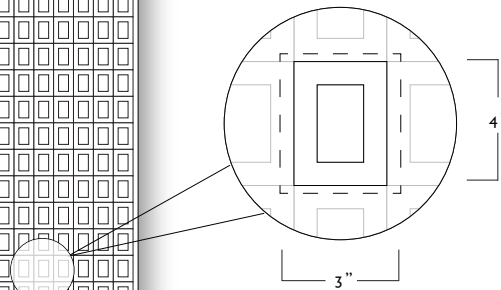

KYLE BUNTING

CLASSIC COLLECTION

SURRENDER

© 2006

COMPOSED OF 4" X 6" RECTANGLES, SURRENDER, ALONG WITH ITS LARGER COUNTERPART PHOTOGRAPH, IS MODERN YET CLASSIC. CONTINUED UPON PALETTE VARIATION, THE DECISIVE ROWS OF FRAMED BOXES CREATE AN AESTHETIC STATEMENT IN ANY SPACE.

AVAILABLE IN ANY SIZE, SHAPE, OR COLOR FOR RUG OR WALL.

STANDARD REPEAT: 3" X 4"

STANDARD BORDER: 0.5"

SIZE GUIDE / POPULAR SIZES

	WIDTHS		LENGTHS	
STANDARD	5 FT	X	8 FT	
CLOSEST AVAILABLE SIZE	4 FT 10 IN		7 FT 9 IN	
	5 FT 1 IN		8 FT 1 IN	
	5 FT 4 IN		8 FT 5 IN	
STANDARD	6 FT	X	9 FT	
CLOSEST AVAILABLE SIZE	5 FT 10 IN		8 FT 9 IN	
	6 FT 1 IN		9 FT 1 IN	
	6 FT 4 IN		9 FT 5 IN	
STANDARD	8 FT	X	10 FT	
CLOSEST AVAILABLE SIZE	7 FT 9 IN		9 FT 9 IN	
	8 FT 1 IN		10 FT 1 IN	
	8 FT 5 IN		10 FT 5 IN	
STANDARD	9 FT	X	12 FT	
CLOSEST AVAILABLE SIZE	8 FT 9 IN		11 FT 9 IN	
	9 FT 1 IN		12 FT 1 IN	
	9 FT 5 IN		10 FT 5 IN	
STANDARD	12 FT	X	14 FT	
CLOSEST AVAILABLE SIZE	11 FT 9 IN		13 FT 9 IN	
	12 FT 1 IN		14 FT 1 IN	
	10 FT 5 IN		14 FT 5 IN	

STANDARD SIZING RUNS AT 3" X 4" INCREMENTS. SIZING SHOWN ABOVE ARE EXAMPLES OF COMMON RUG SIZES BUT ARE NOT THE ONLY STANDARD SIZES WE OFFER. CUSTOM SIZING ALWAYS AVAILABLE.