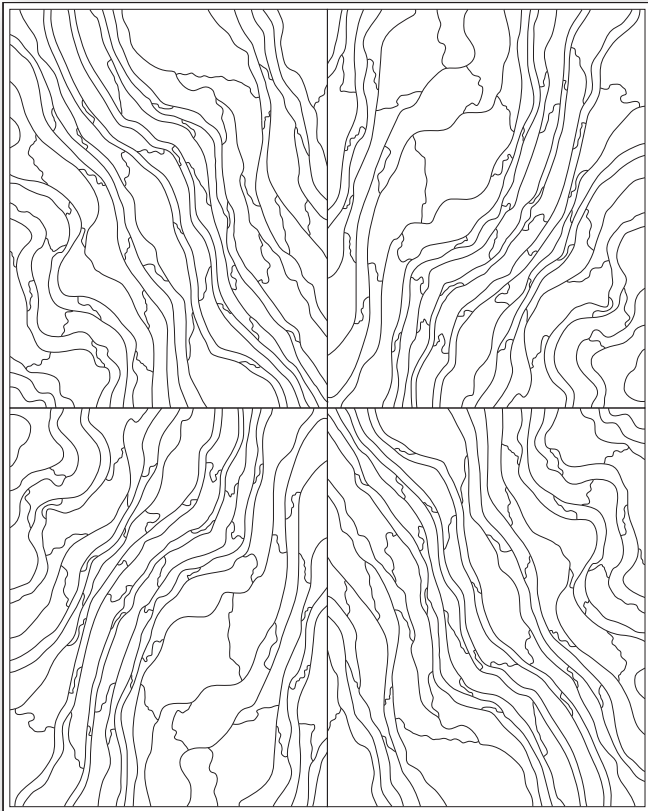

KYLE BUNTING

S U B M E R G E

© 2018

THROUGH EXTREME HEATING AND COOLING, MAGMA BUILDS, OVERFLOWS AND CUMULATES, CREATING THE VARYING WIDTHS AND DEPTHS OF THE EARTH'S SOIL AND ROCK. SUBMERGE EMULATES THESE LAYERS BY USING VARIOUS ORGANIC SHAPES OF HIDE THAT SEEM TO SHIFT AND MOVE AS THEY FLOW FROM THE DESIGN'S CENTRAL CORE.

AVAILABLE IN ANY SIZE, SHAPE, OR COLOR FOR RUG OR WALL.

STANDARD REPEAT: ANY

STANDARD BORDER: 1"

SIZE GUIDE / POPULAR SIZES

	WIDTHS		LENGTHS	
STANDARD	5 FT	X	8 FT	
STANDARD	6 FT	X	9 FT	
STANDARD	8 FT	X	10 FT	
STANDARD	9 FT	X	12 FT	
STANDARD	10 FT	X	14 FT	

THIS PATTERN CHANGES DEPENDING ON THE SIZE THEREFORE THERE ARE NO STANDARD SIZING INCREMENTS. IN MOST CASES THIS DESIGN CAN BE SPECIFIED FOR ANY SIZE.