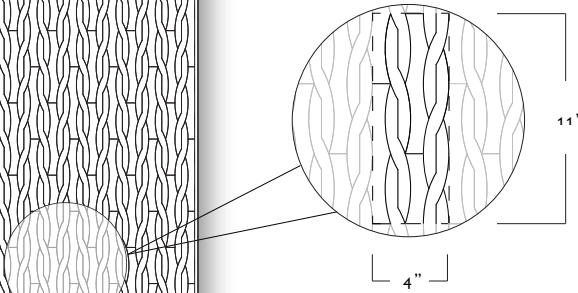

### S O O T H E

© 2009

SOOTHE WAS CREATED FOR THE UMLAUF SCULPTURE GARDEN & MUSEUM. THIS DESIGN REFLECTS THE TWISTING BRANCHES THAT CHARACTERIZE AUSTIN'S BELOVED SCULPTURE GARDEN.

AVAILABLE IN ANY SIZE, SHAPE, OR COLOR FOR RUG OR WALL.

STANDARD REPEAT: 4" X 11"

STANDARD BORDER: 0.5"

### SIZE GUIDE / POPULAR SIZES

	WIDTHS		LENGTHS	
STANDARD	5 FT	X	8 FT	
STANDARD	6 FT	X	9 FT	
STANDARD	8 FT	X	10 FT	
STANDARD	9 FT	X	12 FT	
STANDARD	10 FT	X	14 FT	

THE STANDARD PATTERN REPEAT FOR THIS DESIGN INCREASES IN 4" X 11" INCREMENTS BUT THE PATTERN CAN BE CROPPED TO ANY SIZE, THEREFORE THERE ARE NO STANDARD SIZING INCREMENTS. IN MOST CASES THIS DESIGN CAN BE SPECIFIED FOR ANY SIZE.