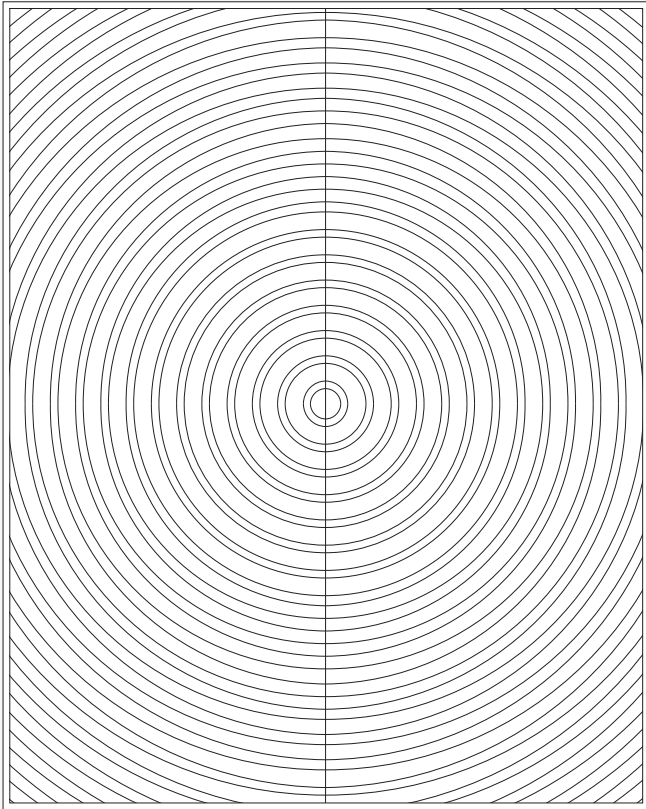

KYLE BUNTING

S O L S T I C E

© 2019

SOLSTICE SPOTLIGHTS CONCENTRIC SHAPES EMITTING FROM A CENTRAL FOCAL POINT. BY LAYERING THIN AND WIDE STRIPS OF HIDE, THE FULL CIRCULAR ILLUSION OF SOLSTICE IS ACHIEVED AS THE PATTERN TRAVELS OUTWARD FROM ITS CORE.

AVAILABLE IN ANY SIZE, SHAPE, OR COLOR FOR RUG OR WALL.

STANDARD REPEAT: ANY

STANDARD BORDER: 1"

SIZE GUIDE / POPULAR SIZES

	WIDTHS		LENGTHS	
STANDARD	4 FT	X	6 FT	
STANDARD	6 FT	X	8 FT	
STANDARD	8 FT	X	10 FT	
STANDARD	10 FT	X	12 FT	

THIS PATTERN CHANGES DEPENDING ON THE SIZE THEREFORE THERE ARE NO STANDARD SIZING INCREMENTS. IN MOST CASES THIS DESIGN CAN BE SPECIFIED FOR ANY SIZE.