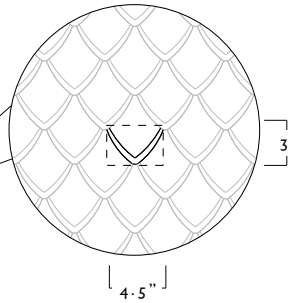

KYLE BUNTING

SLITHER

© 2018

INSPIRED BY NATURE, SLITHER ENCAPSULATES THE DISTINGUISHABLE MARKINGS OF SERPENT SCALES THROUGH SIMPLE REPETITION OF PIECEWORK, COLOR PLACEMENT, AND THE NATURAL TEXTURE THAT ONLY HAIR-ON COWHIDE CAN CREATE. BY INCLUDING A NARROW ACCENT ON THE TIP OF EACH SCALE, SLITHER ALLOWS FOR EXTRAORDINARY DEPTH AND DIMENSION WHEN SHOWCASED IN COMPLEMENTARY COLOR GRADIENTS.

AVAILABLE IN ANY SIZE, SHAPE, OR COLOR FOR RUG OR WALL.

STANDARD REPEAT: 3" X 4.5"

STANDARD BORDER: 0.5"

SIZE GUIDE / POPULAR SIZES

	WIDTHS		LENGTHS	
STANDARD	5 FT	X	8 FT	
STANDARD	6 FT	X	9 FT	
STANDARD	8 FT	X	10 FT	
STANDARD	9 FT	X	12 FT	
STANDARD	10 FT	X	14 FT	

THE STANDARD PATTERN REPEAT FOR THIS DESIGN INCREASES IN 3" X 4.5" INCREMENTS BUT THE PATTERN CAN BE CROPPED TO ANY SIZE, THEREFORE THERE ARE NO STANDARD SIZING INCREMENTS. IN MOST CASES THIS DESIGN CAN BE SPECIFIED FOR ANY SIZE.