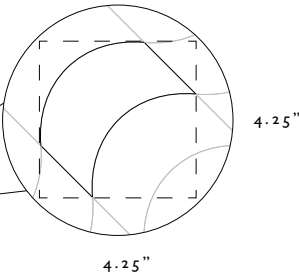

AVAILABLE IN ANY SIZE, SHAPE, OR COLOR FOR RUG OR WALL.

STANDARD REPEAT: 4.25" X 4.25"

STANDARD BORDER: 1"

SIZE GUIDE / POPULAR SIZES

	WIDTHS		LENGTHS	
STANDARD	5 FT	X	8 FT	
STANDARD	6 FT	X	9 FT	
STANDARD	8 FT	X	10 FT	
STANDARD	9 FT	X	12 FT	
STANDARD	10 FT	X	14 FT	

THE STANDARD PATTERN REPEAT FOR THIS DESIGN INCREASES IN 4.25" INCREMENTS BUT THE PATTERN CAN BE CROPPED TO ANY SIZE, THEREFORE THERE ARE NO STANDARD SIZING INCREMENTS. IN MOST CASES THIS DESIGN CAN BE SPECIFIED FOR ANY SIZE.