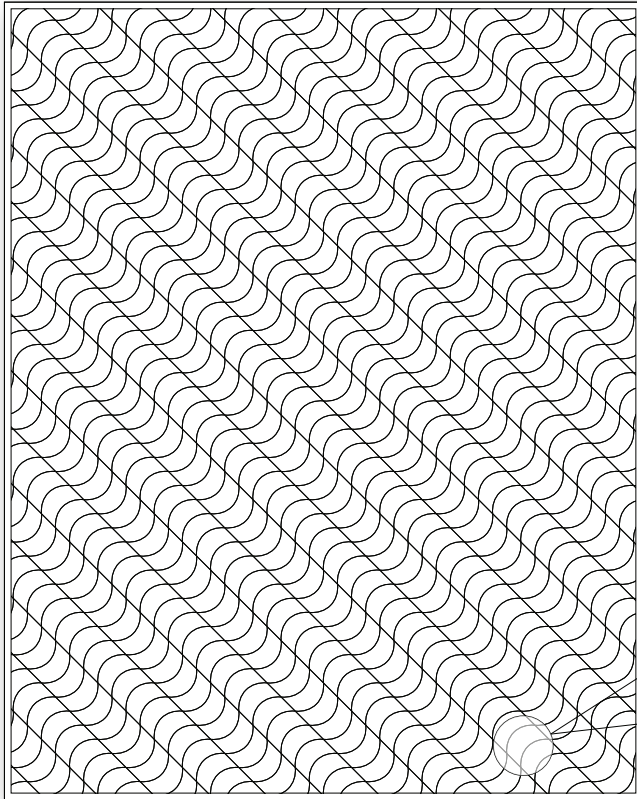

KYLE BUNTING

DESIGNER COLLECTION

SILLA

© 2011

SILLA, INSPIRED BY ANCIENT KOREAN ROOF TILES AND NAMED FOR THE PERIOD IN WHICH THESE TILES WERE FIRST RECORDED, IS ANOTHER DESIGN BY DB KIM. LIKE ITS COUNTERPARTS, MOT AND DAE, THIS PATTERN HAS ONE PIECE THAT IS ARRANGED TOGETHER TO CREATE A STRAIGHTFORWARD, ORGANIC COMPOSITION.

AVAILABLE IN ANY SIZE, SHAPE, OR COLOR FOR RUG OR WALL.

STANDARD REPEAT: 4.25" X 4.25"

STANDARD BORDER: 1"

SIZE GUIDE / POPULAR SIZES

	WIDTHS		LENGTHS	
STANDARD	5 FT	X	8 FT	
STANDARD	6 FT	X	9 FT	
STANDARD	8 FT	X	10 FT	
STANDARD	9 FT	X	12 FT	
STANDARD	10 FT	X	14 FT	

THE STANDARD PATTERN REPEAT FOR THIS DESIGN INCREASES IN 4.25" INCREMENTS BUT THE PATTERN CAN BE CROPPED TO ANY SIZE, THEREFORE THERE ARE NO STANDARD SIZING INCREMENTS. IN MOST CASES THIS DESIGN CAN BE SPECIFIED FOR ANY SIZE.