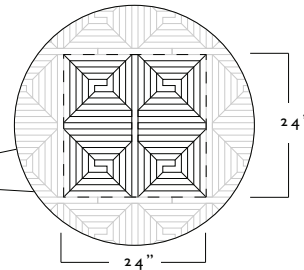

KYLE BUNTING

SIGHTLINE

© 2018

THROUGH A COMBINATION OF STRAIGHT LINES AND RIGHT ANGLES, SIGHTLINE USES REFLECTION SYMMETRY TO SHOWCASE ITS CONCENTRIC SQUARE COILING DESIGN. HOLDING TRUE TO THE STYLE OF GRECO-ROMAN KEY MOTIFS, SIGHTLINE DEVELOPS A DYNAMIC AND ABSTRACT UNION BETWEEN ORNAMENT AND STRUCTURE.

AVAILABLE IN ANY SIZE, SHAPE, OR COLOR FOR RUG OR WALL.

STANDARD REPEAT: 24" X 24"

STANDARD BORDER: 1"

SIZE GUIDE / POPULAR SIZES

	WIDTHS	X	LENGTHS
STANDARD	5 FT	X	8 FT
CLOSEST AVAILABLE SIZE	4 FT 1 IN		8 FT 1 IN
STANDARD	6 FT	X	9 FT
CLOSEST AVAILABLE SIZE	6 FT 1 IN		8 FT 1 IN
			10 FT 1 IN
STANDARD	8 FT	X	10 FT
CLOSEST AVAILABLE SIZE	8 FT 1 IN		10 FT 1 IN
STANDARD	9 FT	X	12 FT
CLOSEST AVAILABLE SIZE	8 FT 1 IN		12 FT 1 IN
			10 FT 1 IN
STANDARD	10 FT	X	14 FT
CLOSEST AVAILABLE SIZE	10 FT 1 IN		14 FT 1 IN

STANDARD SIZING RUNS AT 24" X 24" INCREMENTS. SIZING SHOWN ABOVE ARE EXAMPLES OF COMMON RUG SIZES BUT ARE NOT THE ONLY STANDARD SIZES WE OFFER. CUSTOM SIZING ALWAYS AVAILABLE.