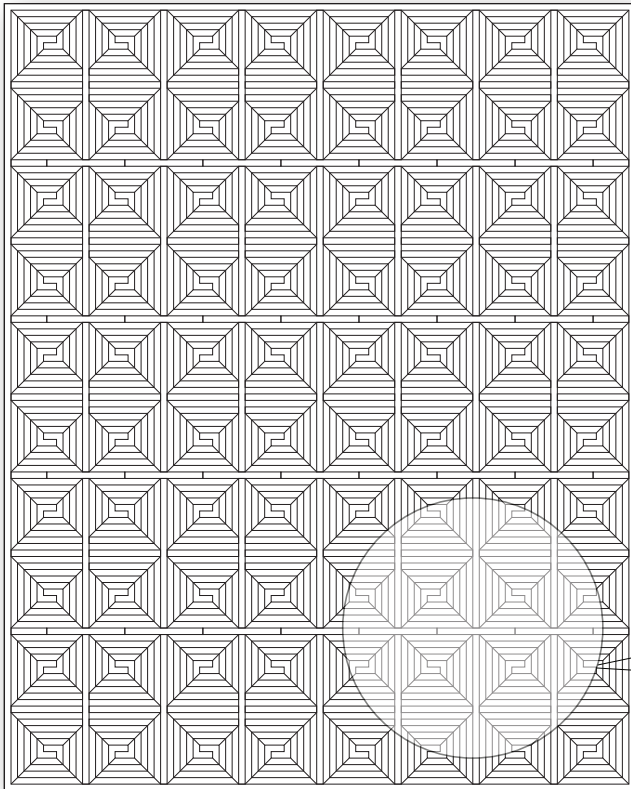

KYLE BUNTING

SIGHTLINE

© 2018

THROUGH A COMBINATION OF STRAIGHT LINES AND RIGHT ANGLES, SIGHTLINE USES REFLECTION SYMMETRY TO SHOWCASE ITS CONCENTRIC SQUARE COILING DESIGN. HOLDING TRUE TO THE STYLE OF GRECO-ROMAN KEY MOTIFS, SIGHTLINE DEVELOPS A DYNAMIC AND ABSTRACT UNION BETWEEN ORNAMENT AND STRUCTURE.

AVAILABLE IN ANY SIZE, SHAPE, OR COLOR FOR RUG OR WALL.

STANDARD REPEAT: 24" X 24"

STANDARD BORDER: 1"

SIZE GUIDE / POPULAR SIZES

	WIDTHS	X	LENGTHS
STANDARD	5 FT	X	8 FT
CLOSEST AVAILABLE SIZE	4 FT 1 IN		8 FT 1 IN
STANDARD	6 FT	X	9 FT
CLOSEST AVAILABLE SIZE	6 FT 1 IN		8 FT 1 IN
			10 FT 1 IN
STANDARD	8 FT	X	10 FT
CLOSEST AVAILABLE SIZE	8 FT 1 IN		10 FT 1 IN
STANDARD	9 FT	X	12 FT
CLOSEST AVAILABLE SIZE	8 FT 1 IN		12 FT 1 IN
			10 FT 1 IN
STANDARD	10 FT	X	14 FT
CLOSEST AVAILABLE SIZE	10 FT 1 IN		14 FT 1 IN

STANDARD SIZING RUNS AT 24" X 24" INCREMENTS. SIZING SHOWN ABOVE ARE EXAMPLES OF COMMON RUG SIZES BUT ARE NOT THE ONLY STANDARD SIZES WE OFFER. CUSTOM SIZING ALWAYS AVAILABLE.