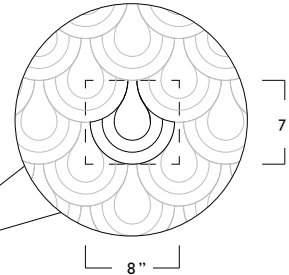

AVAILABLE IN ANY SIZE, SHAPE, OR COLOR FOR RUG OR WALL.

STANDARD REPEAT: 8" x 7"

STANDARD BORDER: 0.5"

### SIZE GUIDE / POPULAR SIZES

	WIDTHS		LENGTHS	
STANDARD	5 FT	X	8 FT	
STANDARD	6 FT	X	9 FT	
STANDARD	8 FT	X	10 FT	
STANDARD	9 FT	X	12 FT	
STANDARD	10 FT	X	14 FT	

THE STANDARD PATTERN REPEAT FOR THIS DESIGN INCREASES IN 8" X 7" INCREMENTS BUT THE PATTERN CAN BE CROPPED TO ANY SIZE, THEREFORE THERE ARE NO STANDARD SIZING INCREMENTS. IN MOST CASES THIS DESIGN CAN BE SPECIFIED FOR ANY SIZE.