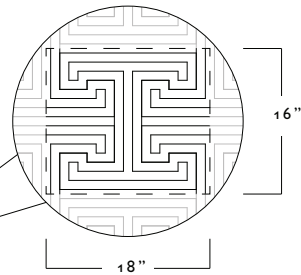

### R I P C O R D

© 2008

THIS DESIGN IS KYLE BUNTING'S MODERN TWIST ON THE TRADITIONAL GREEK KEY PATTERN. CREATED WITH LINKED "I" SHAPES, RIPCORD IS AT ITS BEST WHEN IMAGINED WITH CONTRASTING COLORS TO BRING OUT ITS BOLD, INTERLOCKING COMPOSITION.

AVAILABLE IN ANY SIZE, SHAPE, OR COLOR FOR RUG OR WALL.

STANDARD REPEAT: 18" X 16"

STANDARD BORDER: 1"

### SIZE GUIDE / POPULAR SIZES

	WIDTHS		LENGTHS	
STANDARD	5 FT	X	8 FT	
CLOSEST AVAILABLE SIZE	4 FT 5 IN		6 FT 9 IN	
	5 FT 11 IN		8 FT 1 IN	
STANDARD	6 FT	X	9 FT	
CLOSEST AVAILABLE SIZE	5 FT 11 IN		8 FT 1 IN	
	7 FT 5 IN		9 FT 5 IN	
			10 FT 9 IN	
STANDARD	8 FT	X	10 FT	
CLOSEST AVAILABLE SIZE	6 FT 9 IN		9 FT 5 IN	
	8 FT 1 IN		10 FT 9 IN	
STANDARD	9 FT	X	12 FT	
CLOSEST AVAILABLE SIZE	8 FT 11 IN		13 FT 5 IN	
	10 FT 5 IN		14 FT 9 IN	
			11 FT 11 IN	
STANDARD	10 FT	X	14 FT	
CLOSEST AVAILABLE SIZE	10 FT 5 IN		13 FT 5 IN	
	11 FT 11 IN		14 FT 9 IN	

STANDARD SIZING RUNS AT 18" X 16" INCREMENTS. SIZING SHOWN ABOVE ARE EXAMPLES OF COMMON RUG SIZES BUT ARE NOT THE ONLY STANDARD SIZES WE OFFER. CUSTOM SIZING ALWAYS AVAILABLE.