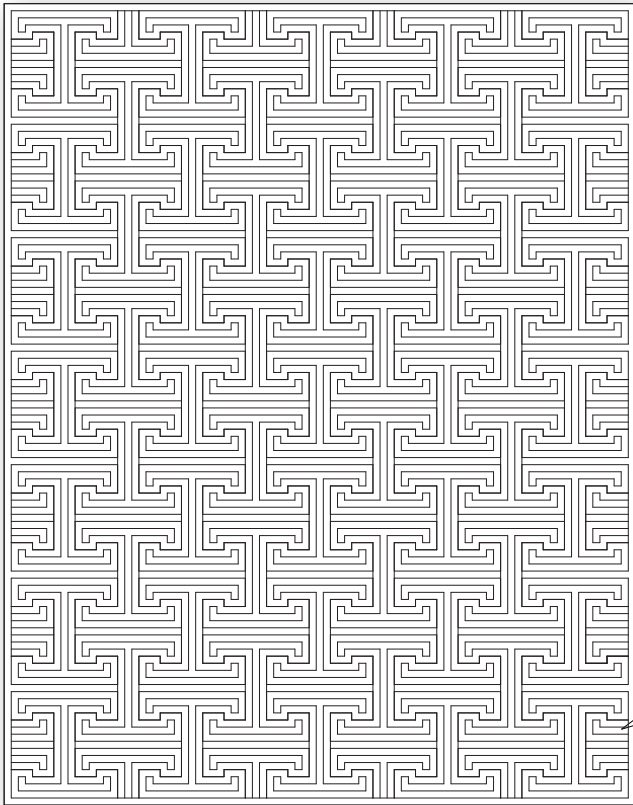

### R I P C O R D

© 2008

THIS DESIGN IS KYLE BUNTING'S MODERN TWIST ON THE TRADITIONAL GREEK KEY PATTERN. CREATED WITH LINKED "I" SHAPES, RIPCORD IS AT ITS BEST WHEN IMAGINED WITH CONTRASTING COLORS TO BRING OUT ITS BOLD, INTERLOCKING COMPOSITION.

AVAILABLE IN ANY SIZE, SHAPE, OR COLOR FOR RUG OR WALL.

STANDARD REPEAT: 18" X 16"

STANDARD BORDER: 1"

### SIZE GUIDE / POPULAR SIZES

	WIDTHS		LENGTHS	
STANDARD	5 FT	X	8 FT	
CLOSEST AVAILABLE SIZE	4 FT 5 IN		6 FT 9 IN	
	5 FT 11 IN		8 FT 1 IN	
STANDARD	6 FT	X	9 FT	
CLOSEST AVAILABLE SIZE	5 FT 11 IN		8 FT 1 IN	
	7 FT 5 IN		9 FT 5 IN	
			10 FT 9 IN	
STANDARD	8 FT	X	10 FT	
CLOSEST AVAILABLE SIZE	6 FT 9 IN		9 FT 5 IN	
	8 FT 1 IN		10 FT 9 IN	
STANDARD	9 FT	X	12 FT	
CLOSEST AVAILABLE SIZE	8 FT 11 IN		13 FT 5 IN	
	10 FT 5 IN		14 FT 9 IN	
			11 FT 11 IN	
STANDARD	10 FT	X	14 FT	
CLOSEST AVAILABLE SIZE	10 FT 5 IN		13 FT 5 IN	
	11 FT 11 IN		14 FT 9 IN	