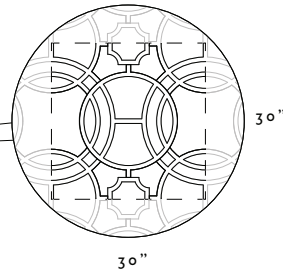

AVAILABLE IN ANY SIZE, SHAPE, OR COLOR FOR RUG OR WALL.

STANDARD REPEAT: 30" x 30"

STANDARD BORDER: 1"

SIZE GUIDE / POPULAR SIZES

	WIDTHS		LENGTHS	
STANDARD	5 FT	X	8 FT	
STANDARD	6 FT	X	9 FT	
STANDARD	8 FT	X	10 FT	
STANDARD	9 FT	X	12 FT	
STANDARD	10 FT	X	14 FT	

THE STANDARD PATTERN REPEAT FOR THIS DESIGN INCREASES IN 30" INCREMENTS BUT THE PATTERN CAN BE CROPPED TO ANY SIZE, THEREFORE THERE ARE NO STANDARD SIZING INCREMENTS. IN MOST CASES THIS DESIGN CAN BE SPECIFIED FOR ANY SIZE.