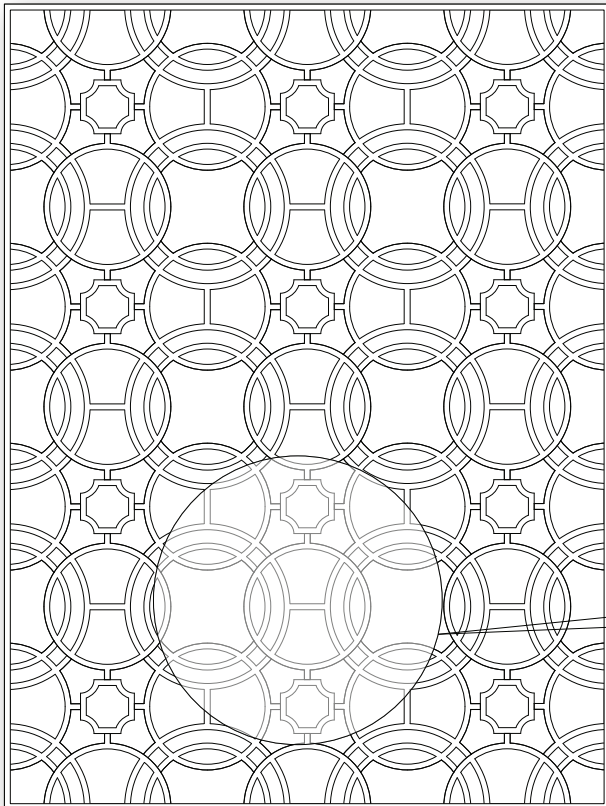

KYLE BUNTING

STUDIO COLLECTION

REVOLUTION

© 2010

REVOLUTION, WITH ITS LARGE-SCALE LATTICEWORK, EVOKES THE SCROLLING FORMS OF WROUGHT IRON GATES. THIS ICONIC DESIGN IS BOTH ROMANTIC AND ARCHITECTURAL AS IT REFLECTS THE CHARMS OF ITS ORIGINAL INSPIRATION.

AVAILABLE IN ANY SIZE, SHAPE, OR COLOR FOR RUG OR WALL.

STANDARD REPEAT: 30" x 30"

STANDARD BORDER: 1"

SIZE GUIDE / POPULAR SIZES

	WIDTHS		LENGTHS	
STANDARD	5 FT	X	8 FT	
STANDARD	6 FT	X	9 FT	
STANDARD	8 FT	X	10 FT	
STANDARD	9 FT	X	12 FT	
STANDARD	10 FT	X	14 FT	

THE STANDARD PATTERN REPEAT FOR THIS DESIGN INCREASES IN 30" INCREMENTS BUT THE PATTERN CAN BE CROPPED TO ANY SIZE, THEREFORE THERE ARE NO STANDARD SIZING INCREMENTS. IN MOST CASES THIS DESIGN CAN BE SPECIFIED FOR ANY SIZE.