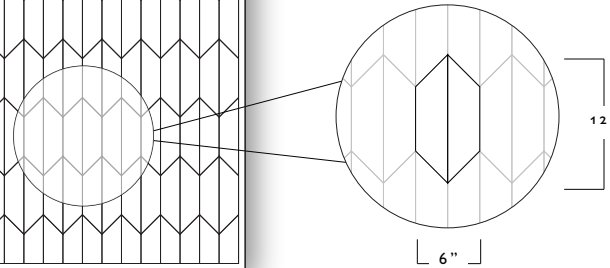

### QUIVER

© 2016

IN-HOUSE DESIGNER RYAN BREWER, USING ALTERNATING AND REPEATING PARALLELOGRAMS, DEVELOPED QUIVER OUT OF A DESIGN STUDY IN ARROW-HEAD SHAPING. BOTH SIMPLE AND VERSATILE, QUIVER HAS BECOME A POPULARLY SOUGHT AFTER DESIGN THAT CAN COMPLIMENT A VARIETY OF INTERIOR DECORS.

AVAILABLE IN ANY SIZE, SHAPE, OR COLOR FOR RUG OR WALL.

STANDARD REPEAT: 6" X 12"

STANDARD BORDER: 1"

### SIZE GUIDE / POPULAR SIZES

	WIDTHS		LENGTHS	
STANDARD	5 FT	X	8 FT	
CLOSEST AVAILABLE SIZE	4 FT 8 IN		ANY	
	5 FT 2 IN		ANY	
			ANY	
STANDARD	6 FT	X	9 FT	
CLOSEST AVAILABLE SIZE	5 FT 8 IN		ANY	
	6 FT 2 IN		ANY	
			ANY	
STANDARD	8 FT	X	10 FT	
CLOSEST AVAILABLE SIZE	7 FT 8 IN		ANY	
	8 FT 2 IN		ANY	
			ANY	
STANDARD	9 FT	X	12 FT	
CLOSEST AVAILABLE SIZE	8 FT 8 IN		ANY	
	9 FT 2 IN		ANY	
			ANY	
STANDARD	10 FT	X	14 FT	
CLOSEST AVAILABLE SIZE	9 FT 8 IN		ANY	
	10 FT 2 IN		ANY	
			ANY	

STANDARD SIZING RUNS AT 6" WIDTH BY 12" LENGTH. SIZING SHOWN ABOVE ARE EXAMPLES OF COMMON RUG SIZES BUT ARE NOT THE ONLY STANDARD SIZES WE OFFER. CUSTOM SIZING ALWAYS AVAILABLE.