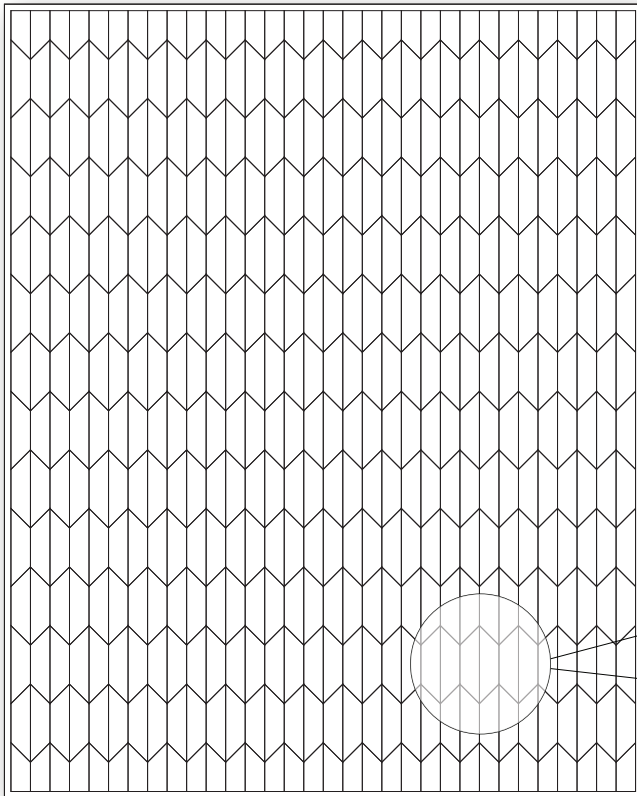

KYLE BUNTING

CLASSIC COLLECTION

QUIVER

© 2016

IN-HOUSE DESIGNER RYAN BREWER, USING ALTERNATING AND REPEATING PARALLELOGRAMS, DEVELOPED QUIVER OUT OF A DESIGN STUDY IN ARROW-HEAD SHAPING. BOTH SIMPLE AND VERSATILE, QUIVER HAS BECOME A POPULARLY SOUGHT AFTER DESIGN THAT CAN COMPLIMENT A VARIETY OF INTERIOR DECORS.

AVAILABLE IN ANY SIZE, SHAPE, OR COLOR FOR RUG OR WALL.

STANDARD REPEAT: 6" X 12"

STANDARD BORDER: 1"