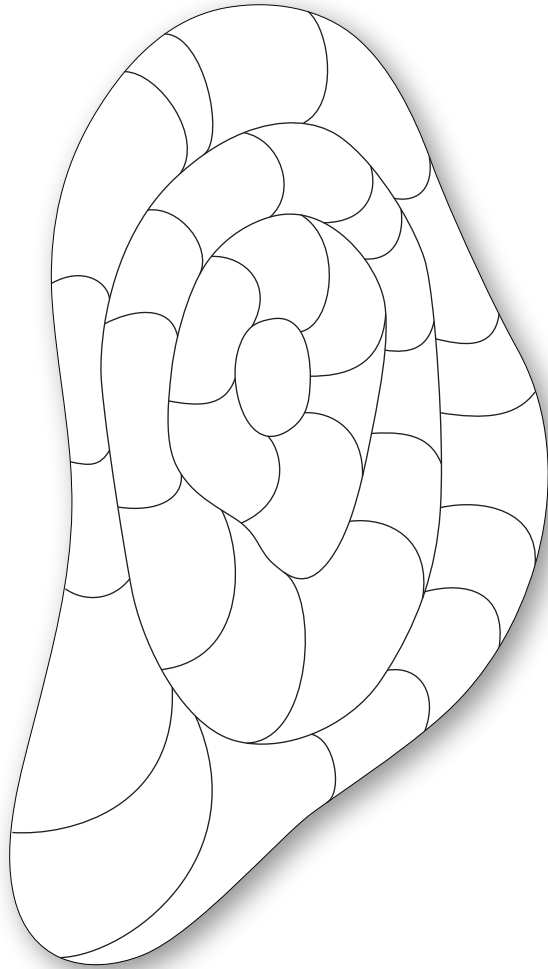

KYLE BUNTING

P O R T A L

© 2023

PORTAL, CREATED IN COLLABORATION WITH ARTIST AND FURNITURE MAKER JOHN POMP, IS A STUDY OF FORM THAT REFLECTS THE ARTISTIC IDENTITY OF JOHN POMP THROUGH THE MEDIUM OF KYLE BUNTING. UTILIZING ORGANIC SHAPES AND MATERIALS, PORTAL EMULATES POMP'S FAVORITE ARTISTIC CRAFT, GLASS-BLOWING, WITH ITS DISTORTED SHAPES BEING REMINISCENT OF MOLTEN GLASS.

AVAILABLE IN ANY SIZE, SHAPE, OR COLOR FOR RUG OR WALL.

STANDARD REPEAT: ANY

STANDARD BORDER: NONE

SIZE GUIDE / POPULAR SIZES

	WIDTHS		LENGTHS	
STANDARD	5 FT	X	8 FT	
STANDARD	6 FT	X	9 FT	
STANDARD	8 FT	X	10 FT	
STANDARD	9 FT	X	12 FT	
STANDARD	10 FT	X	14 FT	

THIS PATTERN CHANGES DEPENDING ON THE SIZE THEREFORE THERE ARE NO STANDARD SIZING INCREMENTS. IN MOST CASES THIS DESIGN CAN BE SPECIFIED FOR ANY SIZE.