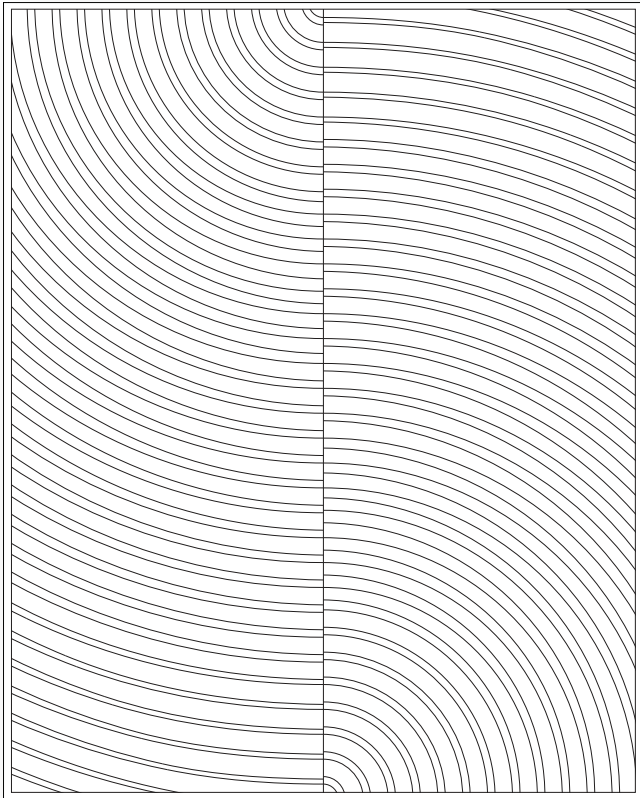

KYLE BUNTING

M E R I D I A N

© 2019

MERIDIAN FEATURES OSCILLATING CURVES AND VARYING LINE WEIGHT. A QUINTESSENTIAL EXERCISE IN SYMMETRY, THE DESIGN BILATERALLY DISSECTS AND PIVOTS TO CREATE VISUAL ENERGY AND MOVEMENT.

AVAILABLE IN ANY SIZE, SHAPE, OR COLOR FOR RUG OR WALL.

STANDARD REPEAT: ANY

STANDARD BORDER: 1"

SIZE GUIDE / POPULAR SIZES

	WIDTHS		LENGTHS	
STANDARD	4 FT	X	6 FT	
STANDARD	6 FT	X	8 FT	
STANDARD	8 FT	X	10 FT	
STANDARD	10 FT	X	12 FT	

THIS PATTERN CHANGES DEPENDING ON THE SIZE THEREFORE THERE ARE NO STANDARD SIZING INCREMENTS. IN MOST CASES THIS DESIGN CAN BE SPECIFIED FOR ANY SIZE.