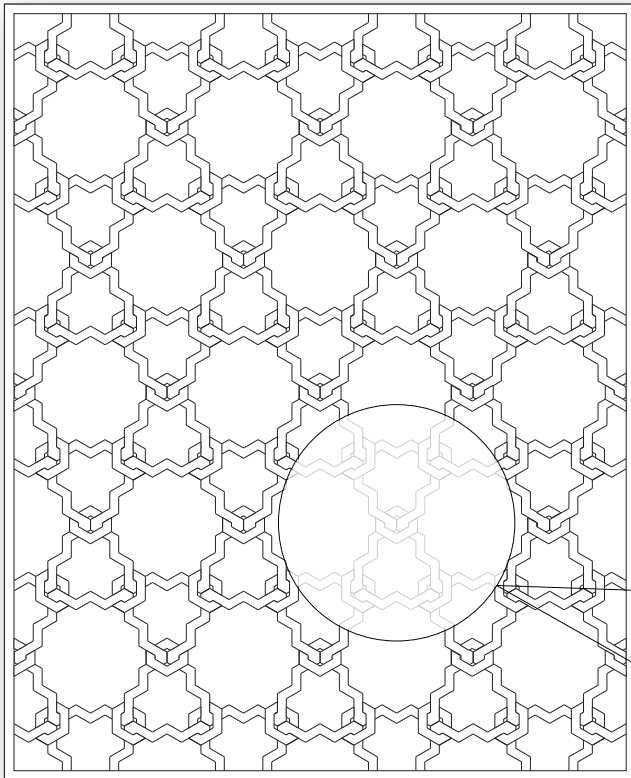

### L U C Y

© 2012

LUCY WAS DEVELOPED IN COLLABORATION WITH PHILIP GORRIVAN FOR HIS VIOLET-HUED SPACE IN THE GREYSTONE MANSION IN BEVERLY HILLS. LUCY IS CHARACTERIZED BY LARGE INTERLACED SNOWFLAKE SHAPES, MAKING THIS DESIGN BOTH GEOMETRIC AND ELEGANT.

AVAILABLE IN ANY SIZE, SHAPE, OR COLOR FOR RUG OR WALL.

STANDARD REPEAT: 24" x 41.5"

STANDARD BORDER: 1.5"

### SIZE GUIDE / POPULAR SIZES

	WIDTHS		LENGTHS	
STANDARD	5 FT	X	8 FT	
STANDARD	6 FT	X	9 FT	
STANDARD	8 FT	X	10 FT	
STANDARD	9 FT	X	12 FT	
STANDARD	10 FT	X	14 FT	

STANDARD SIZING RUNS AT 24" x 41.5" WIDTH BY ANY LENGTH. SIZING SHOWN ABOVE ARE EXAMPLES OF COMMON RUG SIZES BUT ARE NOT THE ONLY STANDARD SIZES WE OFFER. CUSTOM SIZING ALWAYS AVAILABLE.