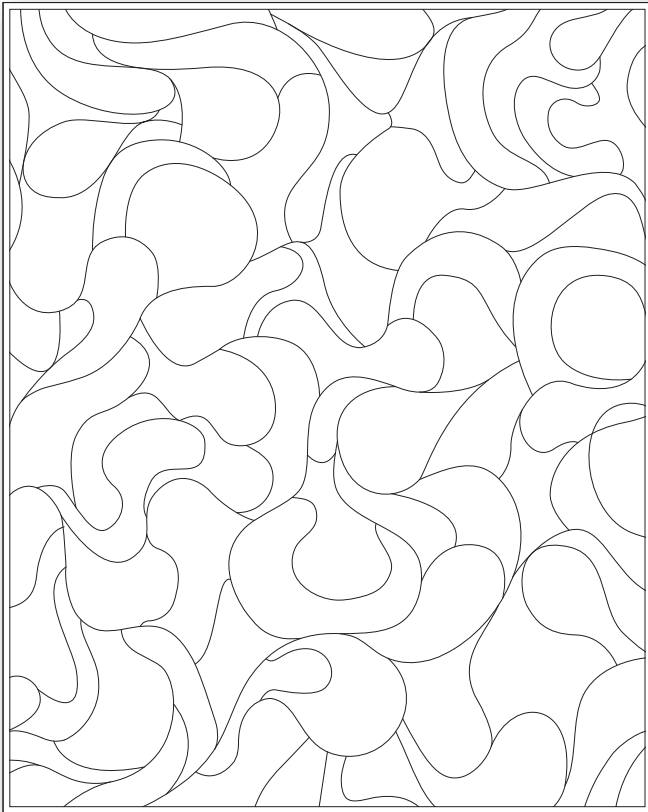

KYLE BUNTING

DESIGNER COLLECTION

LUCID

© 2016

CREATED FOR INTERIOR DESIGNER AMANDA NISBET'S ROOM IN THE KIPS BAY SHOWHOUSE, LUCID IS ORGANIC, MORPHING FREE-FLOWING SHAPES IN AND OUT OF ONE ANOTHER. LUCID BROUGHT AN EXQUISITE BALANCE TO NISBET'S SIGNATURE BOLD EMBRACE OF COLOR AND PATTERN, PORTRAYING A DEBUT PALETTE OF SOFT NEUTRALS WITH A SMALL HINT OF PINK HUE.

AVAILABLE IN ANY SIZE, SHAPE, OR COLOR FOR RUG OR WALL.

STANDARD REPEAT: ANY

STANDARD BORDER: 1"

SIZE GUIDE / POPULAR SIZES

	WIDTHS		LENGTHS	
STANDARD	5 FT	X	8 FT	
STANDARD	6 FT	X	9 FT	
STANDARD	8 FT	X	10 FT	
STANDARD	9 FT	X	12 FT	
STANDARD	10 FT	X	14 FT	

THIS PATTERN CHANGES DEPENDING ON THE SIZE THEREFORE THERE ARE NO STANDARD SIZING INCREMENTS. IN MOST CASES THIS DESIGN CAN BE SPECIFIED FOR ANY SIZE.