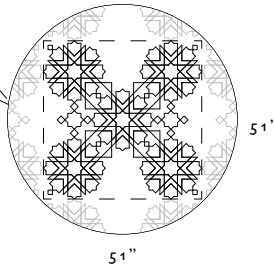

AVAILABLE IN ANY SIZE, SHAPE, OR COLOR FOR RUG OR WALL.

STANDARD REPEAT: 51" x 51"

STANDARD BORDER: 0.5"

SIZE GUIDE / POPULAR SIZES

	WIDTHS		LENGTHS	
STANDARD	5 FT	X	8 FT	
STANDARD	6 FT	X	9 FT	
STANDARD	8 FT	X	10 FT	
STANDARD	9 FT	X	12 FT	
STANDARD	10 FT	X	14 FT	

THE STANDARD PATTERN REPEAT FOR THIS DESIGN INCREASES IN 51" INCREMENTS BUT THE PATTERN CAN BE CROPPED TO ANY SIZE, THEREFORE THERE ARE NO STANDARD SIZING INCREMENTS. IN MOST CASES THIS DESIGN CAN BE SPECIFIED FOR ANY SIZE.