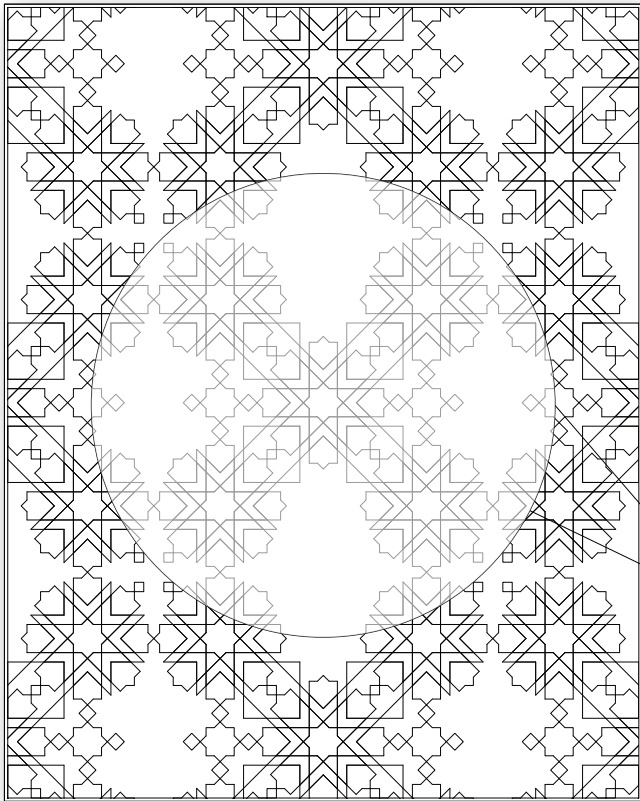

KYLE BUNTING

DESIGNER COLLECTION

K A S B A H

© 2010

IN A DEPARTURE FROM JIUN HO'S OTHER THREE CREATIONS WITH KYLE BUNTING, THIS DESIGN IS MORE REMINISCENT OF EARLY AMERICAN FOLK ART RATHER THAN LINEAR ARCHITECTURE. KASBAH CARRIES A MIDDLE EASTERN AESTHETIC, FROM WHICH IT WAS INSPIRED, GIVING AN ORGANIC FEEL TO THE DETAILED PATTERN WORK.

AVAILABLE IN ANY SIZE, SHAPE, OR COLOR FOR RUG OR WALL.

STANDARD REPEAT: 51" x 51"

STANDARD BORDER: 0.5"

SIZE GUIDE / POPULAR SIZES

	WIDTHS		LENGTHS	
STANDARD	5 FT	X	8 FT	
STANDARD	6 FT	X	9 FT	
STANDARD	8 FT	X	10 FT	
STANDARD	9 FT	X	12 FT	
STANDARD	10 FT	X	14 FT	

THE STANDARD PATTERN REPEAT FOR THIS DESIGN INCREASES IN 51" INCREMENTS BUT THE PATTERN CAN BE CROPPED TO ANY SIZE, THEREFORE THERE ARE NO STANDARD SIZING INCREMENTS. IN MOST CASES THIS DESIGN CAN BE SPECIFIED FOR ANY SIZE.