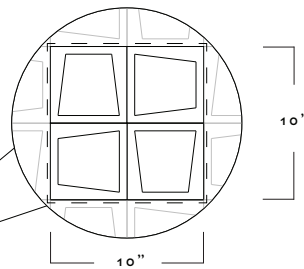

KYLE BUNTING

CLASSIC COLLECTION

K A M E R A

© 2006

ROWS OF OFF-KILTER BOXES CHARACTERIZE KAMERA, A DESIGN THAT FIRST GAINED NOTORIETY WHEN IT DEBUTED AS 3" X 10" RUNNERS FOR DESIGN WITHIN REACH. THE CONTRASTING OVERLAY OF PATTERN MAKES A STRAIGHTFORWARD DESIGN STATEMENT, WHICH IS ENHANCED BY VIBRANT, AND EVEN MONOCHROMATIC, COLOR CHOICES.

AVAILABLE IN ANY SIZE, SHAPE, OR COLOR FOR RUG OR WALL.

STANDARD REPEAT: 10" X 10"

STANDARD BORDER: 0.5"

SIZE GUIDE / POPULAR SIZES

	WIDTHS		LENGTHS	
STANDARD	5 FT	X	8 FT	
CLOSEST AVAILABLE SIZE	4 FT 8 IN		7 FT 7 IN	
	5 FT 1 IN		8 FT	
	5 FT 6 IN		8 FT 5 IN	
STANDARD	6 FT	X	9 FT	
CLOSEST AVAILABLE SIZE	5 FT 11 IN		8 FT 10 IN	
	6 FT 4 IN		9 FT 3 IN	
STANDARD	8 FT	X	10 FT	
CLOSEST AVAILABLE SIZE	7 FT 7 IN		9 FT 8 IN	
	8 FT		10 FT 1 IN	
	8 FT 5 IN		10 FT 6 IN	
STANDARD	10 FT	X	14 FT	
CLOSEST AVAILABLE SIZE	9 FT 8 IN		13 FT 10 IN	
	10 FT 1 IN		14 FT 3 IN	
	10 FT 6 IN			
STANDARD	12 FT	X	15 FT	
CLOSEST AVAILABLE SIZE	11 FT 9 IN		14 FT 8 IN	
	12 FT 2 IN		15 FT 1 IN	

STANDARD SIZING RUNS AT 5" INCREMENTS. SIZING SHOWN ABOVE ARE EXAMPLES OF COMMON RUG SIZES BUT ARE NOT THE ONLY STANDARD SIZES WE OFFER. CUSTOM SIZING ALWAYS AVAILABLE.