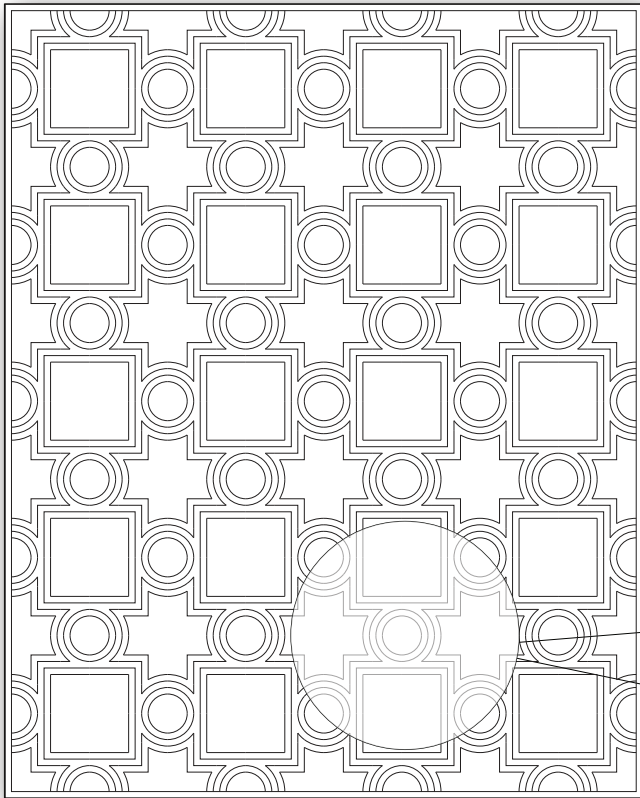

KYLE BUNTING

STUDIO COLLECTION

IGNITION

© 2016

WORKING TOGETHER WITH INTERIOR DESIGNER TIMOTHY CORRIGAN, IGNITION FIRST APPEARED IN A LIBRARY SETTING FOR THE 2016 GREYSTONE SHOWHOUSE. MATHEMATICS MEETS ART WITH IGNITION, DRAWING ON LINEAR DEPTH AND SYMMETRICAL SHAPES TO CREATE A CONTEMPORARY FEEL. IGNITION IS FLEXIBLE AND UNIVERSAL: WITH GEOMETRIC PATTERNS WRAPPED IN DEFINED, CLEAN LINES, IGNITION SPARKS INSPIRATION IN CREATIVE COLOR PLACEMENT.

AVAILABLE IN ANY SIZE, SHAPE, OR COLOR FOR RUG OR WALL.

STANDARD REPEAT: 24" X 24"

STANDARD BORDER: 1"

SIZE GUIDE / POPULAR SIZES

	WIDTHS		LENGTHS	
STANDARD	5 FT	X	8 FT	
CLOSEST AVAILABLE SIZE	4 FT 2 IN		7 FT 2 IN	
STANDARD	6 FT	X	9 FT	
CLOSEST AVAILABLE SIZE	5 FT 2 IN		8 FT 2 IN	
STANDARD	8 FT	X	10 FT	
CLOSEST AVAILABLE SIZE	7 FT 2 IN		9 FT 2 IN	
STANDARD	9 FT	X	12 FT	
CLOSEST AVAILABLE SIZE	8 FT 2 IN		11 FT 2 IN	
STANDARD	10 FT	X	14 FT	
CLOSEST AVAILABLE SIZE	9 FT 2 IN		13 FT 2 IN	

STANDARD SIZING RUNS AT 12" INCREMENTS. SIZING SHOWN ABOVE ARE EXAMPLES OF COMMON RUG SIZES BUT ARE NOT THE ONLY STANDARD SIZES WE OFFER. CUSTOM SIZING ALWAYS AVAILABLE.