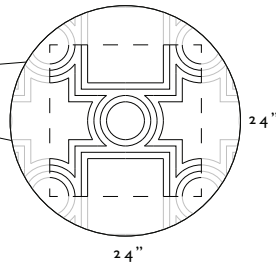

AVAILABLE IN ANY SIZE, SHAPE, OR COLOR FOR RUG OR WALL.

STANDARD REPEAT: 24" X 24"

STANDARD BORDER: 1"

SIZE GUIDE / POPULAR SIZES

	WIDTHS		LENGTHS	
STANDARD	5 FT	X	8 FT	
CLOSEST AVAILABLE SIZE	4 FT 2 IN		7 FT 2 IN	
STANDARD	6 FT	X	9 FT	
CLOSEST AVAILABLE SIZE	5 FT 2 IN		8 FT 2 IN	
STANDARD	8 FT	X	10 FT	
CLOSEST AVAILABLE SIZE	7 FT 2 IN		9 FT 2 IN	
STANDARD	9 FT	X	12 FT	
CLOSEST AVAILABLE SIZE	8 FT 2 IN		11 FT 2 IN	
STANDARD	10 FT	X	14 FT	
CLOSEST AVAILABLE SIZE	9 FT 2 IN		13 FT 2 IN	

STANDARD SIZING RUNS AT 12" INCREMENTS. SIZING SHOWN ABOVE ARE EXAMPLES OF COMMON RUG SIZES BUT ARE NOT THE ONLY STANDARD SIZES WE OFFER. CUSTOM SIZING ALWAYS AVAILABLE.