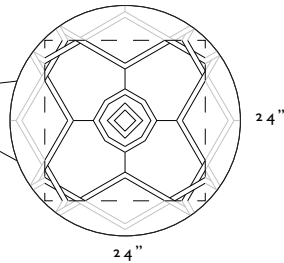

AVAILABLE IN ANY SIZE, SHAPE, OR COLOR FOR RUG OR WALL.

STANDARD REPEAT: 24" X 24"

STANDARD BORDER: 0.75"

### SIZE GUIDE / POPULAR SIZES

|                        | WIDTHS        |   | LENGTHS      |  |
|------------------------|---------------|---|--------------|--|
| STANDARD               | 5 FT          | X | 8 FT         |  |
| CLOSEST AVAILABLE SIZE | 4 FT 1.5 IN   |   | 6 FT 1.5 IN  |  |
|                        | 6 FT 1.5 IN   |   | 8 FT 1.5 IN  |  |
| STANDARD               | 6 FT          | X | 9 FT         |  |
| CLOSEST AVAILABLE SIZE | 6 FT 1.5 IN   |   | 8 FT 1.5 IN  |  |
|                        |               |   | 10 FT 1.5 IN |  |
| STANDARD               | 8 FT          | X | 10 FT        |  |
| CLOSEST AVAILABLE SIZE | 6 FT 1.5 IN   |   | 8 FT 1.5 IN  |  |
|                        | 8 FT 1.5 IN   |   | 10 FT 1.5 IN |  |
| STANDARD               | 9 FT          | X | 12 FT        |  |
| CLOSEST AVAILABLE SIZE | 8 FT 1.5 IN   |   | 10 FT 1.5 IN |  |
|                        | 10 FT 1.5 IN  |   | 12 FT 1.5 IN |  |
| STANDARD               | 10 FT         | X | 14 FT        |  |
| CLOSEST AVAILABLE SIZE | 9 FT 11.75 IN |   | 12 FT 1.5 IN |  |
|                        | 10 FT 1.5 IN  |   | 14 FT 1.5 IN |  |