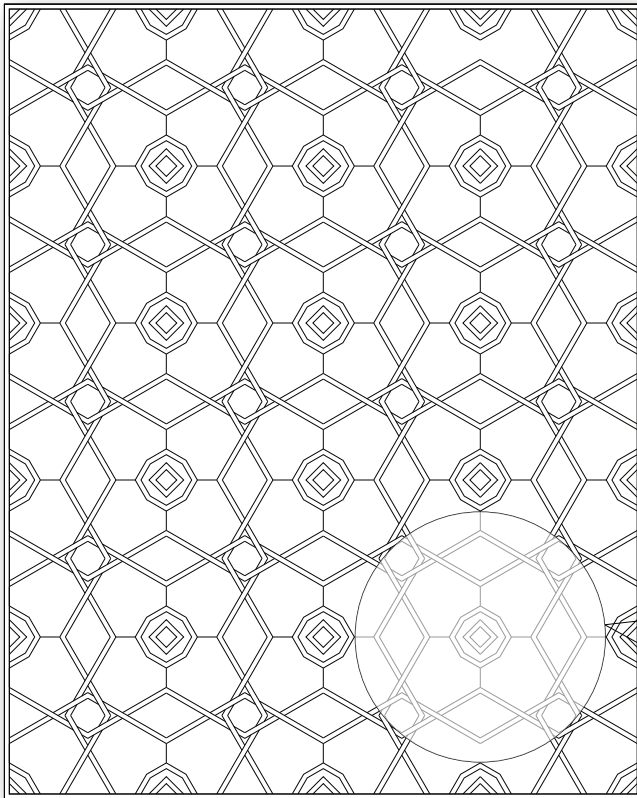

### GUINEVERE

© 2012

GUINEVERE IS THE MOST DECONSTRUCTED ITERATION OF GEOFFREY BRADFIELD'S THREE PART-SERIES FOR KYLE BUNTING. NEARER TO IMAGES OF STAINED GLASS THAN HIS ORIGINALLY CONCEIVED FLORAL MOTIFS, THE INTRICATELY PLACED OVERLAPPING BANDS COMPEL A VIEWER TO TAKE A SECOND LOOK INTO THE PATTERN.

AVAILABLE IN ANY SIZE, SHAPE, OR COLOR FOR RUG OR WALL.

STANDARD REPEAT: 24" X 24"

STANDARD BORDER: 0.75"