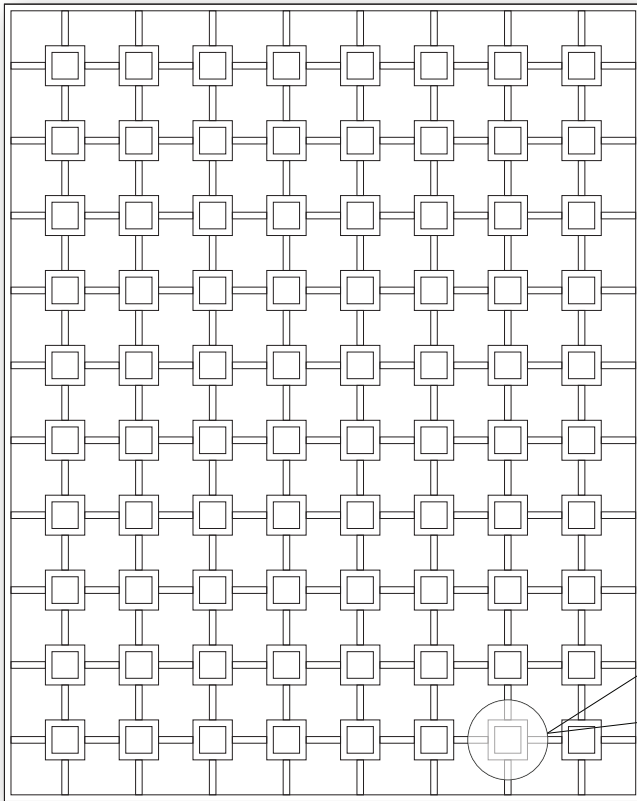

KYLE BUNTING

DESIGNER COLLECTION

GLAMOROUS

© 2010

MIRRORING THE SIGNATURE DESIGNS OF ITS CO-CREATOR DALLAS-BASED JAN SHOWERS, GLAMOROUS IS SOPHISTICATED AND ELEGANT WHILE ELICITING HOLLYWOOD GLAMOR. INFLUENCED BY TRADITIONAL FRENCH AND ITALIAN TILE PATTERNS, SHOWERS IMAGINED THIS DESIGN WITH A SINGULAR PALETTE IN MIND: TONAL NEUTRALS.

AVAILABLE IN ANY SIZE, SHAPE, OR COLOR FOR RUG OR WALL.

STANDARD REPEAT: 11.25" X 11.25"

STANDARD BORDER: 1"