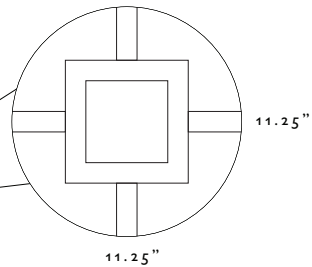

AVAILABLE IN ANY SIZE, SHAPE, OR COLOR FOR RUG OR WALL.

STANDARD REPEAT: 11.25" X 11.25"

STANDARD BORDER: 1"

### SIZE GUIDE / POPULAR SIZES

	WIDTHS		LENGTHS	
STANDARD	5 FT	X	8 FT	
CLOSEST AVAILABLE SIZE	4 FT 2.5 IN		7 FT 2 IN	
AVAILABLE SIZE	5 FT 3.25 IN		8 FT 1.25 IN	
STANDARD	6 FT	X	9 FT	
CLOSEST AVAILABLE SIZE	5 FT 3.5 IN		9 FT 0.5 IN	
AVAILABLE SIZE	6 FT 2.75 IN			
STANDARD	8 FT	X	10 FT	
CLOSEST AVAILABLE SIZE	7 FT 2 IN		9 FT 11.75 IN	
AVAILABLE SIZE	8 FT 1.25 IN		10 FT 11 IN	
STANDARD	9 FT	X	12 FT	
CLOSEST AVAILABLE SIZE	9 FT 0.5 IN		11 FT 10.25 IN	
AVAILABLE SIZE			12 FT 9.5 IN	
STANDARD	10 FT	X	14 FT	
CLOSEST AVAILABLE SIZE	9 FT 11.75 IN		13 FT 8.75 IN	
AVAILABLE SIZE	10 FT 11 IN		14 FT 8 IN	

STANDARD SIZING RUNS AT 11.25" INCREMENTS. SIZING SHOWN ABOVE ARE EXAMPLES OF COMMON RUG SIZES BUT ARE NOT THE ONLY STANDARD SIZES WE OFFER. CUSTOM SIZING ALWAYS AVAILABLE.