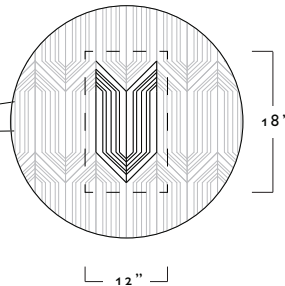

AVAILABLE IN ANY SIZE, SHAPE, OR COLOR FOR RUG OR WALL.

STANDARD REPEAT: 12" X 18"

STANDARD BORDER: 1"

### SIZE GUIDE / POPULAR SIZES

	WIDTHS		LENGTHS	
STANDARD	5 FT	X	8 FT	
CLOSEST AVAILABLE SIZE	4 FT 7 IN		7 FT 1 IN	
	5 FT 1 IN		8 FT 7 IN	
	5 FT 7 IN			
STANDARD	6 FT	X	9 FT	
CLOSEST AVAILABLE SIZE	5 FT 7 IN		8 FT 7 IN	
	6 FT 1 IN		10 FT 1 IN	
	6 FT 7 IN			
STANDARD	8 FT	X	10 FT	
CLOSEST AVAILABLE SIZE	7 FT 7 IN		10 FT 1 IN	
	8 FT 1 IN			
	8 FT 7 IN			
STANDARD	9 FT	X	12 FT	
CLOSEST AVAILABLE SIZE	8 FT 7 IN		11 FT 7 IN	
	9 FT 1 IN		13 FT 1 IN	
	9 FT 7 IN			
STANDARD	10 FT	X	14 FT	
CLOSEST AVAILABLE SIZE	9 FT 7 IN		13 FT 1 IN	
	10 FT 1 IN		14 FT 7 IN	
	10 FT 7 IN			

STANDARD SIZING RUNS AT 12" X 18" INCREMENTS. SIZING SHOWN ABOVE ARE EXAMPLES OF COMMON RUG SIZES BUT ARE NOT THE ONLY STANDARD SIZES WE OFFER. CUSTOM SIZING ALWAYS AVAILABLE.