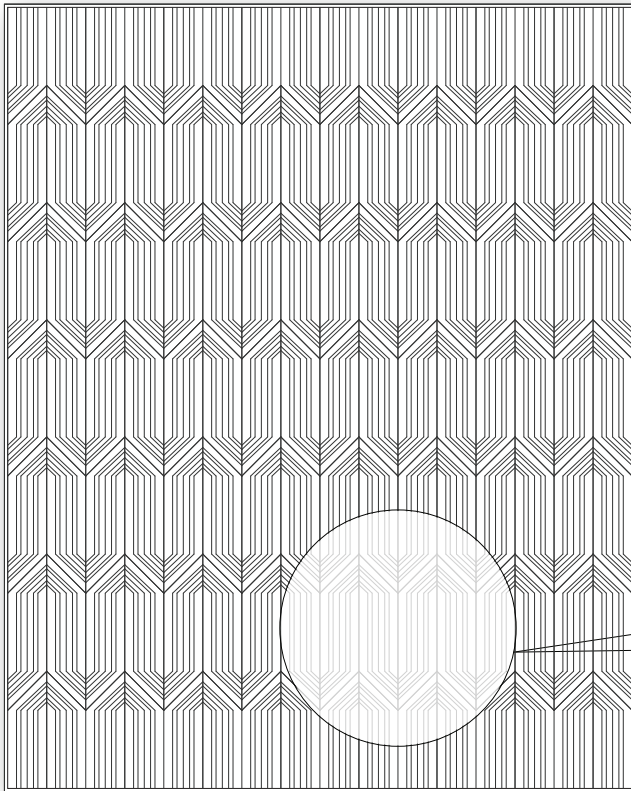

KYLE BUNTING

STUDIO COLLECTION

FLUME

© 2010

ORIGINALLY IMAGINED AS AN ART PIECE FOR AN EVENT AT GUMP'S IN SAN FRANCISCO, THE FIRST ITERATION OF THE DESIGN EMBODIED A GEOMETRIC RAINBOW, REFLECTING GUMP'S COLORFUL PALETTE. DESIGNER RYAN BREWER CALLED ON INSPIRATION FROM THE ARCHITECTURAL FORMS OF THE INTERIOR OF HIS CHILDHOOD CHURCH IN UPSTATE NEW YORK.

AVAILABLE IN ANY SIZE, SHAPE, OR COLOR FOR RUG OR WALL.

STANDARD REPEAT: 12" X 18"

STANDARD BORDER: 1"