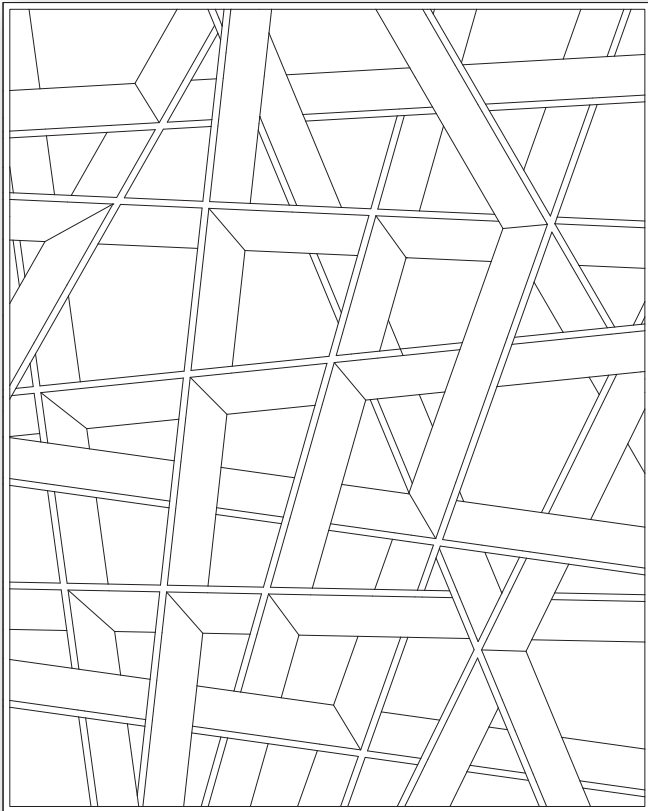

## EVERLONG

© 2016

INTRODUCED IN 2016, EVERLONG WAS ORIGINALLY IMAGINED VERTICALLY FOR THE WALL OF A CALIFORNIA RESIDENCE. THE REFINED YET HAPHAZARD STRIPS OF HIDE CREATE A THREE-DIMENSIONAL VIEW ON A TWO-DIMENSIONAL PLANE. EVERLONG SEEMS TO CONJURE IMAGES OF CEILING LATTICEWORK, WHERE ITS PROMINENT NEGATIVE SPACE CAN BE IMAGINED AS OPENINGS THROUGH WOODEN OR STEEL BEAMS.

AVAILABLE IN ANY SIZE, SHAPE, OR COLOR FOR RUG OR WALL.

STANDARD REPEAT: ANY

STANDARD BORDER: 1"

### SIZE GUIDE / POPULAR SIZES

	WIDTHS		LENGTHS	
STANDARD	5 FT	X	8 FT	
STANDARD	6 FT	X	9 FT	
STANDARD	8 FT	X	10 FT	
STANDARD	9 FT	X	12 FT	
STANDARD	10 FT	X	14 FT	

THIS PATTERN CHANGES DEPENDING ON THE SIZE THEREFORE THERE ARE NO STANDARD SIZING INCREMENTS. IN MOST CASES THIS DESIGN CAN BE SPECIFIED FOR ANY SIZE.