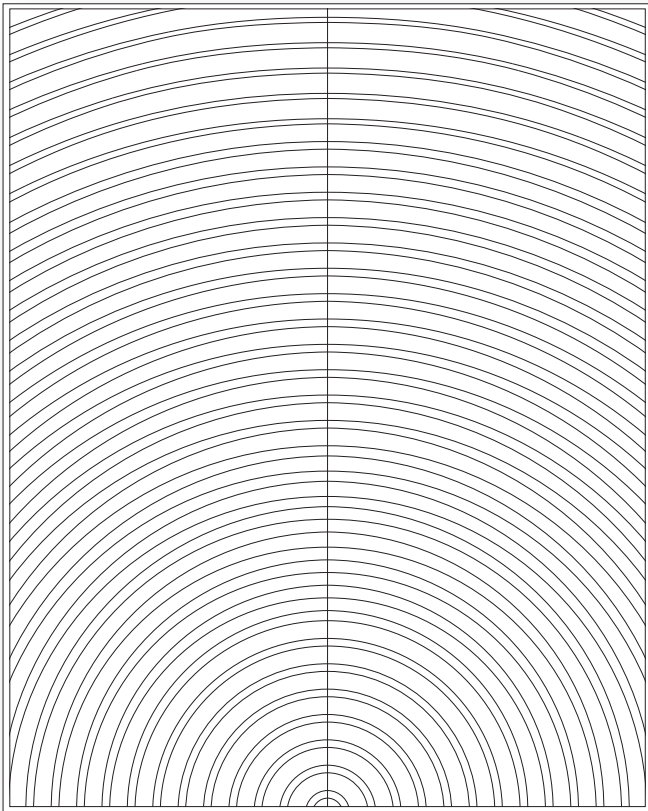

KYLE BUNTING

E Q U I N O X

© 2019

USING CLARITY AND ORDER AS A VISUAL CONTROL, NEUMAN'S CONCEPT OF ARTISTIC INTENSITY WITHOUT THE CHAOS IS WELL REPRESENTED BY EQUINOX. ILLUSTRATING BALANCE AND SYMMETRY, THE ARCS RADIATE ACROSS A CELESTIAL EQUATOR, IN EQUAL PARTS REPRESENTING DAY AND NIGHT OF EQUAL LENGTH.

AVAILABLE IN ANY SIZE, SHAPE, OR COLOR FOR RUG OR WALL.

STANDARD REPEAT: ANY

STANDARD BORDER: 1"

SIZE GUIDE / POPULAR SIZES

	WIDTHS		LENGTHS	
STANDARD	4 FT	X	6 FT	
STANDARD	6 FT	X	8 FT	
STANDARD	8 FT	X	10 FT	
STANDARD	10 FT	X	12 FT	

THIS PATTERN CHANGES DEPENDING ON THE SIZE THEREFORE THERE ARE NO STANDARD SIZING INCREMENTS. IN MOST CASES THIS DESIGN CAN BE SPECIFIED FOR ANY SIZE.