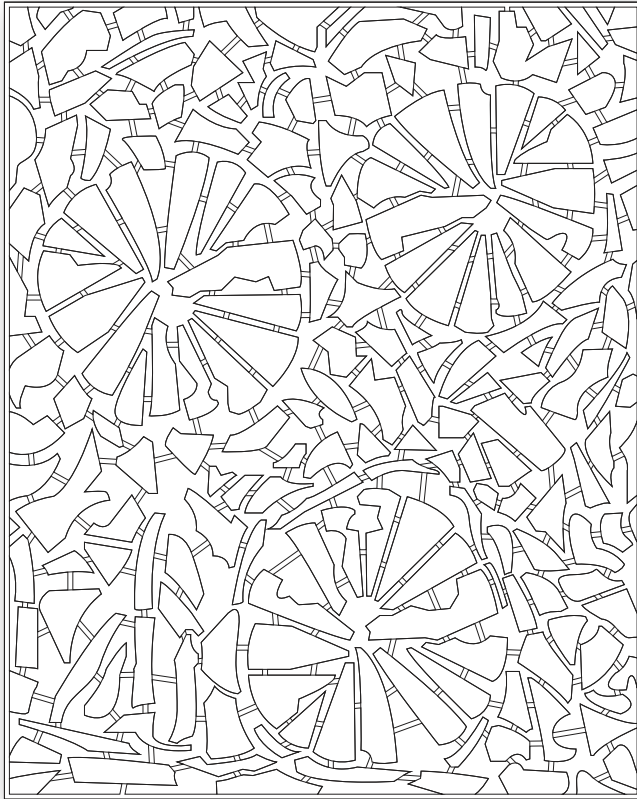

KYLE BUNTING

ARTIST COLLECTION

E L E M E N T I I I

© 2017

LIKE ALL IN THE ABIDEMI SERIES, ELEMENT III SHOWCASES SPORADICALLY PLACED, ANGULAR SHAPES INTERLOCKED WITH ONE ANOTHER THROUGH THIN STRIPS OF HIDE. THE DESIGN ITSELF FEATURES A CENTRAL FRACTURE OF SHAPES WITH THE REST OF THE PIECES ORBITING AROUND ITS POINT OF FOCUS.

AVAILABLE IN ANY SIZE, SHAPE, OR COLOR FOR RUG OR WALL.

STANDARD REPEAT: ANY

STANDARD BORDER: 0.75"

SIZE GUIDE / POPULAR SIZES

	WIDTHS		LENGTHS	
STANDARD	5 FT	X	8 FT	
STANDARD	6 FT	X	9 FT	
STANDARD	8 FT	X	10 FT	
STANDARD	9 FT	X	12 FT	
STANDARD	10 FT	X	14 FT	

THIS PATTERN CHANGES DEPENDING ON THE SIZE THEREFORE THERE ARE NO STANDARD SIZING INCREMENTS. IN MOST CASES THIS DESIGN CAN BE SPECIFIED FOR ANY SIZE.