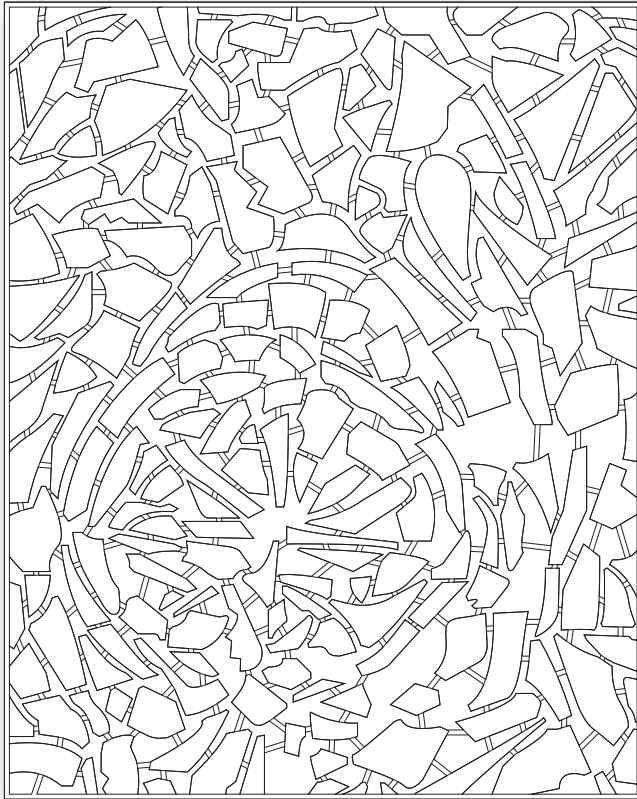

KYLE BUNTING

ARTIST COLLECTION

E L E M E N T I I

© 2017

LIKE ALL IN THE ABIDEMI SERIES, ELEMENT II SHOWCASES SPORADICALLY PLACED, ANGULAR SHAPES INTERLOCKED WITH ONE ANOTHER THROUGH THIN STRIPS OF HIDE. THE DESIGN ITSELF FEATURES A CENTRAL FRACTURE OF SHAPES WITH THE REST OF THE PIECES ORBITING AROUND ITS POINT OF FOCUS.

AVAILABLE IN ANY SIZE, SHAPE, OR COLOR FOR RUG OR WALL.

STANDARD REPEAT: ANY

STANDARD BORDER: 0.75"

SIZE GUIDE / POPULAR SIZES

	WIDTHS		LENGTHS	
STANDARD	5 FT	X	8 FT	
STANDARD	6 FT	X	9 FT	
STANDARD	8 FT	X	10 FT	
STANDARD	9 FT	X	12 FT	
STANDARD	10 FT	X	14 FT	

THIS PATTERN CHANGES DEPENDING ON THE SIZE THEREFORE THERE ARE NO STANDARD SIZING INCREMENTS. IN MOST CASES THIS DESIGN CAN BE SPECIFIED FOR ANY SIZE.