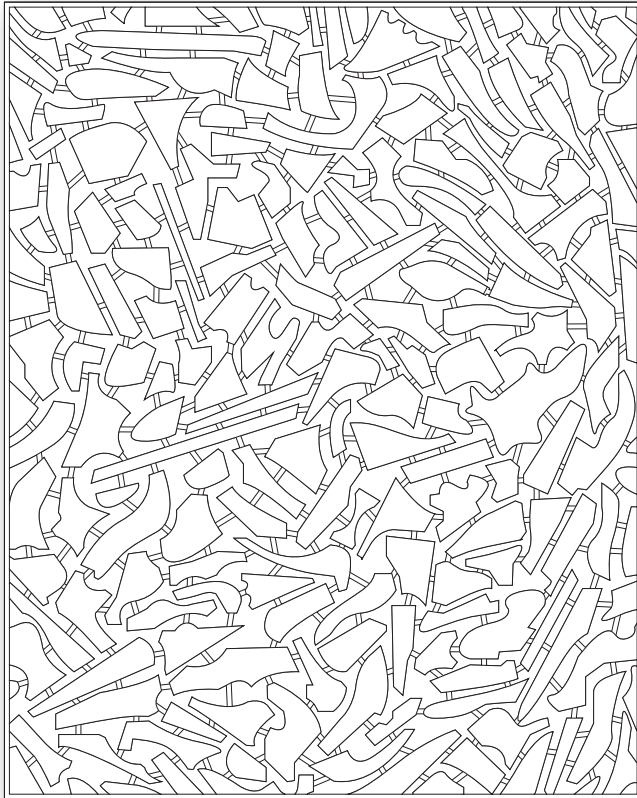

KYLE BUNTING

ARTIST COLLECTION

E L E M E N T I

© 2017

LIKE ALL IN THE ABIDEMI SERIES, ELEMENT I SHOWCASES SPORADICALLY PLACED, ANGULAR SHAPES INTERLOCKED WITH ONE ANOTHER THROUGH THIN STRIPS OF HIDE. UNLIKE THE OTHERS, ELEMENT I DOES NOT FEATURE ANY CIRCULAR SHAPES TO SERVE AS AN ORIGIN POINT FOR THE REST OF THE DESIGN.

AVAILABLE IN ANY SIZE, SHAPE, OR COLOR FOR RUG OR WALL.

STANDARD REPEAT: ANY

STANDARD BORDER: 0.75"

SIZE GUIDE / POPULAR SIZES

	WIDTHS		LENGTHS	
STANDARD	5 FT	X	8 FT	
STANDARD	6 FT	X	9 FT	
STANDARD	8 FT	X	10 FT	
STANDARD	9 FT	X	12 FT	
STANDARD	10 FT	X	14 FT	

THIS PATTERN CHANGES DEPENDING ON THE SIZE THEREFORE THERE ARE NO STANDARD SIZING INCREMENTS. IN MOST CASES THIS DESIGN CAN BE SPECIFIED FOR ANY SIZE.