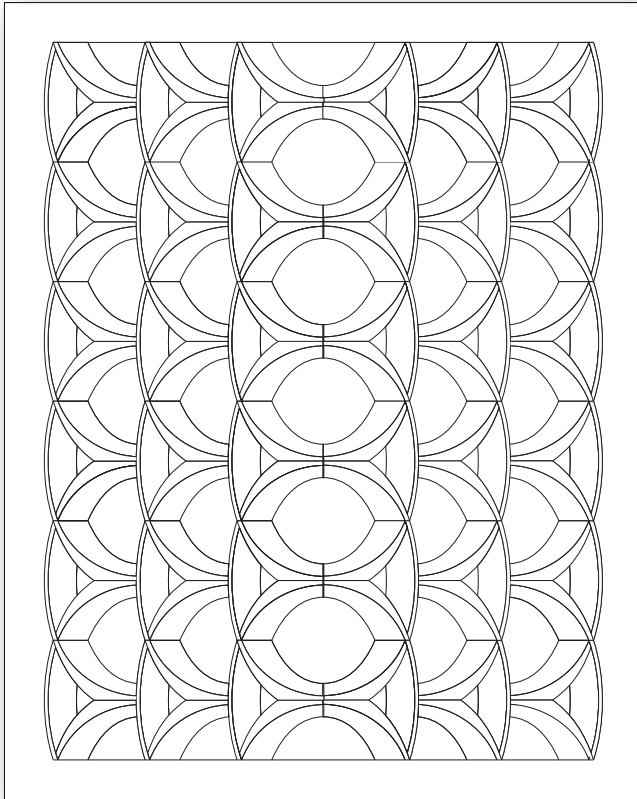

## ECLIPSE

© 2010

ORIGINALLY DEVELOPED IN COLLABORATION WITH MONTREAL-BASED DESIGN FIRM MUNG LEUNG, ECLIPSE IS MEANT TO RECALL THE ARCHITECTURE OF ANCIENT ROMAN ARCHES. THE DESIGN IS CREATED ANEW WITH EVERY EXECUTION AS THERE IS NOT A SET REPEAT DUE TO ITS PRECISE SYMMETRY AND FOCAL BANNER.

AVAILABLE IN ANY SIZE, SHAPE, OR COLOR FOR RUG OR WALL.

STANDARD REPEAT: ANY

STANDARD BORDER: 6"

## SIZE GUIDE / POPULAR SIZES

	WIDTHS		LENGTHS	
STANDARD	5 FT	X	8 FT	
STANDARD	6 FT	X	9 FT	
STANDARD	8 FT	X	10 FT	
STANDARD	9 FT	X	12 FT	
STANDARD	10 FT	X	14 FT	

THE SCALE OF THIS RUG CHANGES DEPENDING ON THE SIZE THEREFORE THERE ARE NO STANDARD SIZING INCREMENTS. IN MOST CASES THIS DESIGN CAN BE SPECIFIED FOR ANY SIZE.