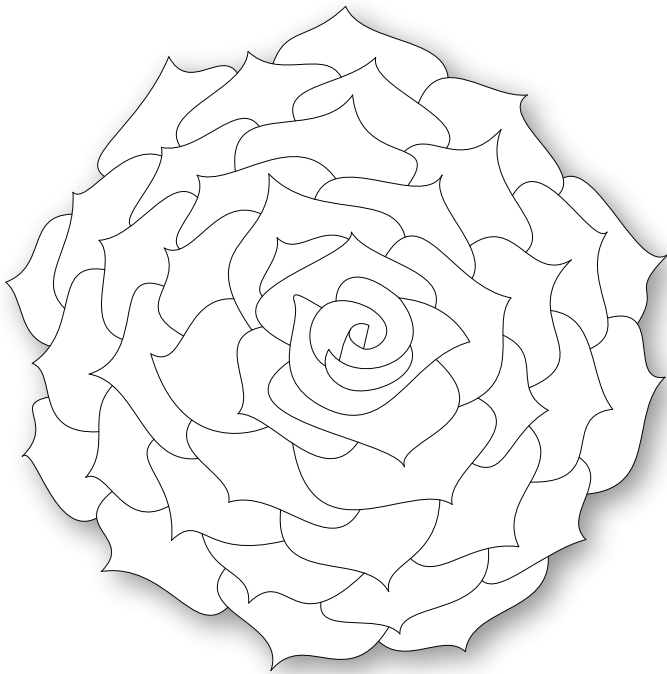

KYLE BUNTING

DESIGNER COLLECTION

C O R O N A T I O N

© 2016

"A ROSE BY ANY OTHER NAME WOULD SMELL AS SWEET." CORONATION IS JUST AS SWEET AS ITS MUSE, BOASTING DELICATE, CURVED PIECES OF HIDE THAT COME TOGETHER TO CREATE FLORAL IMAGERY. ORIGINALLY IMAGINED AS FIVE SINGULAR ROSES CIRCLING THE RUG'S CENTER, THIS DESIGN HAS TAKEN ON MANY INTERPRETATIONS SINCE ITS INTRODUCTION.

AVAILABLE IN ANY SIZE, SHAPE, OR COLOR FOR RUG OR WALL.

STANDARD REPEAT: ANY

STANDARD BORDER: NONE

SIZE GUIDE / POPULAR SIZES

	WIDTHS		LENGTHS	
STANDARD	5 FT	X	5 FT	
STANDARD	6 FT	X	6 FT	
STANDARD	8 FT	X	8 FT	
STANDARD	9 FT	X	9 FT	
STANDARD	10 FT	X	10 FT	