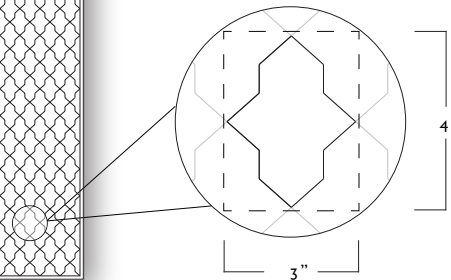

AVAILABLE IN ANY SIZE, SHAPE, OR COLOR FOR RUG OR WALL.

STANDARD REPEAT: 3" x 4"

STANDARD BORDER: 0.5"

### SIZE GUIDE / POPULAR SIZES

	WIDTHS		LENGTHS	
STANDARD	5 FT	X	8 FT	
CLOSEST AVAILABLE SIZE	4 FT 10 IN		7 FT 9 IN	
	5 FT 1 IN		8 FT 1 IN	
	5 FT 4 IN		8 FT 5 IN	
STANDARD	6 FT	X	9 FT	
CLOSEST AVAILABLE SIZE	5 FT 10 IN		8 FT 9 IN	
	6 FT 1 IN		9 FT 1 IN	
	6 FT 4 IN		9 FT 5 IN	
STANDARD	8 FT	X	10 FT	
CLOSEST AVAILABLE SIZE	7 FT 9 IN		9 FT 9 IN	
	8 FT 1 IN		10 FT 1 IN	
	8 FT 5 IN		10 FT 5 IN	
STANDARD	9 FT	X	12 FT	
CLOSEST AVAILABLE SIZE	8 FT 9 IN		11 FT 9 IN	
	9 FT 1 IN		12 FT 1 IN	
	9 FT 5 IN		10 FT 5 IN	
STANDARD	12 FT	X	14 FT	
CLOSEST AVAILABLE SIZE	11 FT 9 IN		13 FT 9 IN	
	12 FT 1 IN		14 FT 1 IN	
	10 FT 5 IN		14 FT 5 IN	