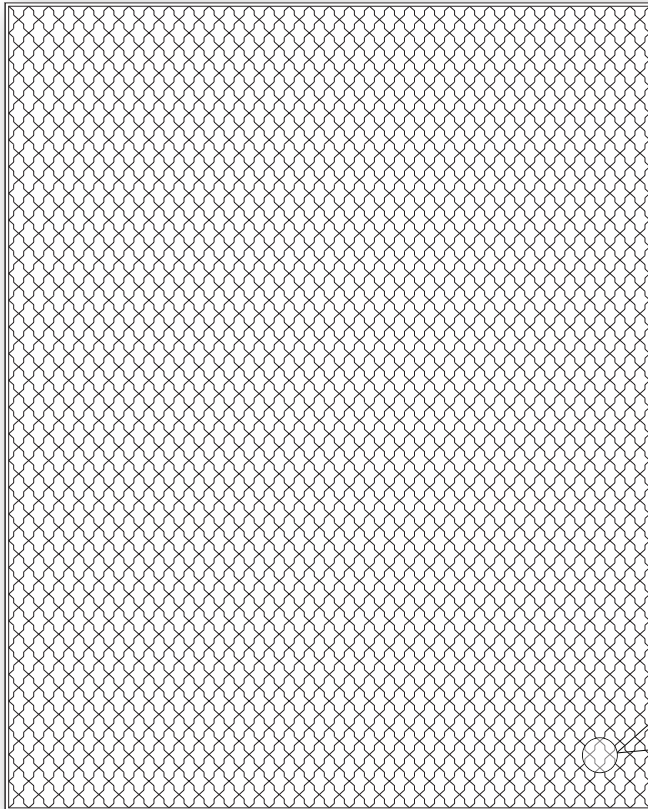

### C A B A L

© 2014

A SYMBOL OF WEALTH AND SOPHISTICATION IN ANCIENT TIMES, TRADITIONAL MOROCCAN Zellige IS GIVEN NEW LIFE THROUGH SEVERAL KYLE BUNTING CREATIONS, ONE OF WHICH IS CABAL. ALONG WITH ITS COUNTERPARTS KASHMIR AND REFLECT, CABAL TAKES THE INTRICATE GRANDEUR OF TERRACOTTA TILEWORK AND GIVES IT A MODERNIZED FEEL, SIMPLIFYING COMPLEX GEOMETRIC FIGURES AND MAKING THEM ACCESSIBLE FOR CONTEMPORARY INTERIORS.

AVAILABLE IN ANY SIZE, SHAPE, OR COLOR FOR RUG OR WALL.

STANDARD REPEAT: 3" x 4"

STANDARD BORDER: 0.5"

### SIZE GUIDE / POPULAR SIZES

	WIDTHS		LENGTHS	
STANDARD	5 FT	X	8 FT	
CLOSEST AVAILABLE SIZE	4 FT 10 IN		7 FT 9 IN	
	5 FT 1 IN		8 FT 1 IN	
	5 FT 4 IN		8 FT 5 IN	
STANDARD	6 FT	X	9 FT	
CLOSEST AVAILABLE SIZE	5 FT 10 IN		8 FT 9 IN	
	6 FT 1 IN		9 FT 1 IN	
	6 FT 4 IN		9 FT 5 IN	
STANDARD	8 FT	X	10 FT	
CLOSEST AVAILABLE SIZE	7 FT 9 IN		9 FT 9 IN	
	8 FT 1 IN		10 FT 1 IN	
	8 FT 5 IN		10 FT 5 IN	
STANDARD	9 FT	X	12 FT	
CLOSEST AVAILABLE SIZE	8 FT 9 IN		11 FT 9 IN	
	9 FT 1 IN		12 FT 1 IN	
	9 FT 5 IN		10 FT 5 IN	
STANDARD	12 FT	X	14 FT	
CLOSEST AVAILABLE SIZE	11 FT 9 IN		13 FT 9 IN	
	12 FT 1 IN		14 FT 1 IN	
	10 FT 5 IN		14 FT 5 IN	