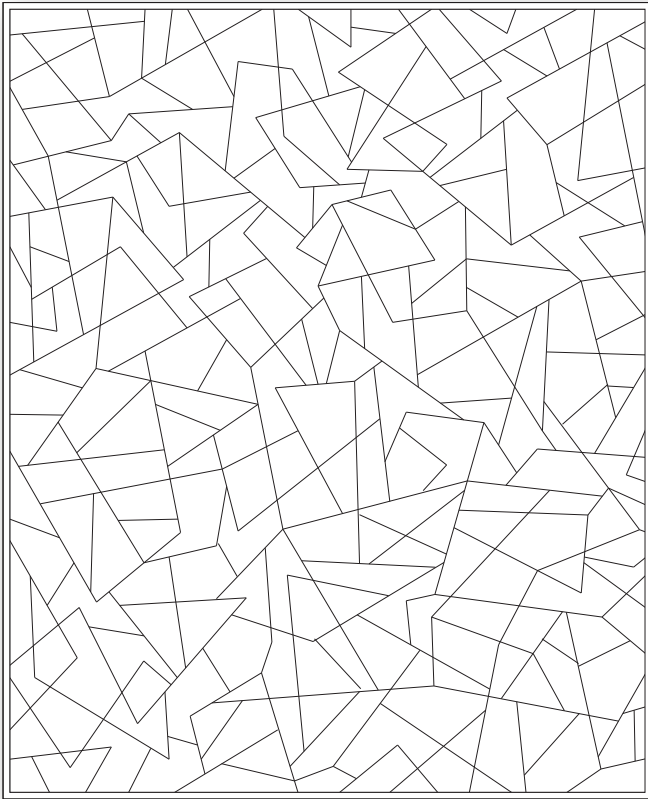

## BROKEN

© 2018

WHEN SOMETHING BREAKS, IT SEEMS IMPOSSIBLE TO FIT THE PIECES BACK TOGETHER AGAIN. WITH BROKEN, THE IDEA OF RENEWAL IS EMBRACED BY ARRANGING IRREGULAR SHAPES AND ANGLES TO COMPOSE A BEAUTIFUL DESIGN. PLACING A STRONG EMPHASIS ON THE ABSTRACT, THE MANY JAGGED PIECES SEEM INTERMITTENT, YET TOGETHER THEY CREATE AN OVERALL, COMPLETE MOTIF.

AVAILABLE IN ANY SIZE, SHAPE, OR COLOR FOR RUG OR WALL.

STANDARD REPEAT: ANY

STANDARD BORDER: 1"

## SIZE GUIDE / POPULAR SIZES

	WIDTHS		LENGTHS	
STANDARD	5 FT	X	8 FT	
STANDARD	6 FT	X	9 FT	
STANDARD	8 FT	X	10 FT	
STANDARD	9 FT	X	12 FT	
STANDARD	10 FT	X	14 FT	

THIS PATTERN CHANGES DEPENDING ON THE SIZE THEREFORE THERE ARE NO STANDARD SIZING INCREMENTS. IN MOST CASES THIS DESIGN CAN BE SPECIFIED FOR ANY SIZE.