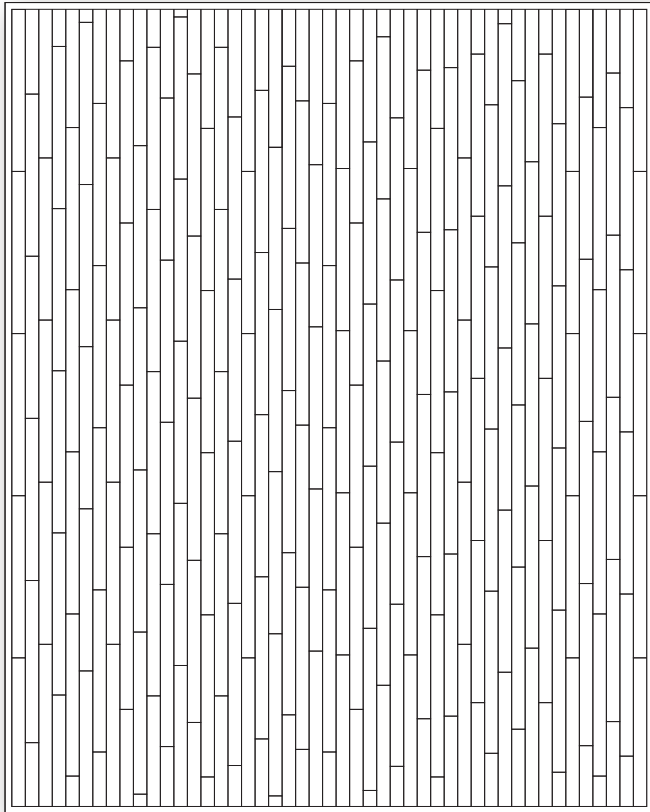

KYLE BUNTING

CLASSIC COLLECTION

B O R D E R L I N E

© 2016

BORDERLINE TRADITIONAL, BORDERLINE CONTEMPORARY. A DESCENDENT OF JET STREAM, THE EXTENSION OF THE TRADITIONAL STRIPED PATTERN FOUND IN BORDERLINE MAKES IT A CLASSIC, TIMELESS AND CLEAN DESIGN WHICH EASILY BLENDS WITH AN ARRAY OF INTERIOR MILIEUS. IN ESSENCE, BORDERLINE IS SIMPLE WITHOUT BEING BASIC AND CONVENTIONAL WITHOUT BEING BLAND.

AVAILABLE IN ANY SIZE, SHAPE, OR COLOR FOR RUG OR WALL.

STANDARD REPEAT: 2" X ANY LENGTH

STANDARD BORDER: 1"

SIZE GUIDE / POPULAR SIZES

	WIDTHS	X	LENGTHS
STANDARD	5 FT	X	8 FT
CLOSEST AVAILABLE SIZE	4 FT 10 IN		7 FT 10 IN
	5 FT		8 FT
	5 FT 2 IN		8 FT 2 IN
STANDARD	6 FT	X	9 FT
CLOSEST AVAILABLE SIZE	5 FT 10 IN		8 FT 10 IN
	6 FT		9 FT
	6 FT 2 IN		9 FT 2 IN
STANDARD	8 FT	X	10 FT
CLOSEST AVAILABLE SIZE	7 FT 10 IN		9 FT 10 IN
	8 FT		10 FT
	8 FT 2 IN		10 FT 2 IN
STANDARD	9 FT	X	12 FT
CLOSEST AVAILABLE SIZE	8 FT 10 IN		11 FT 10 IN
	9 FT		12 FT
	9 FT 2 IN		12 FT 2 IN
STANDARD	12 FT	X	14 FT
CLOSEST AVAILABLE SIZE	11 FT 10 IN		13 FT 10 IN
	12 FT		14 FT
	12 FT 2 IN		14 FT 2 IN